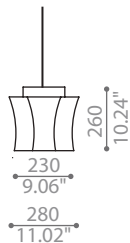

C3 Indoor / C4 Outdoor