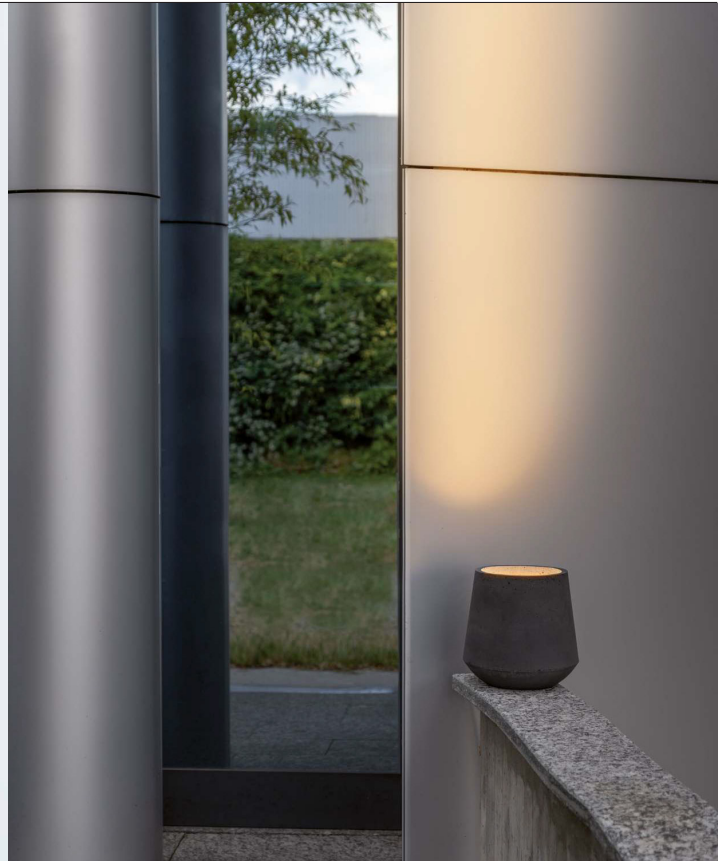

CONCRETA

OUTDOOR FLOOR/CEILING/SUSPENSION

TYPE:

PROJECT NAME:

SPECIFICATION SHEET

CONCRETA

OUTDOOR FLOOR/CEILING/SUSPENSION

TYPE:

PROJECT NAME:

F/C1/C2 LED GU10

SPECIFICATION SHEET

MATERIALS