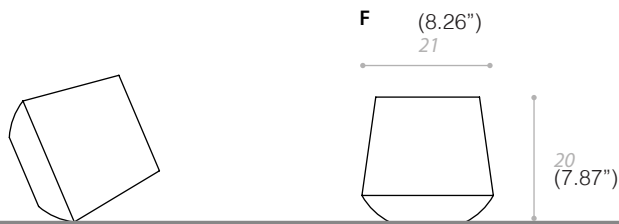

CONCRETA

OUTDOOR FLOOR/CEILING/SUSPENSION

TYPE:

PROJECT NAME: