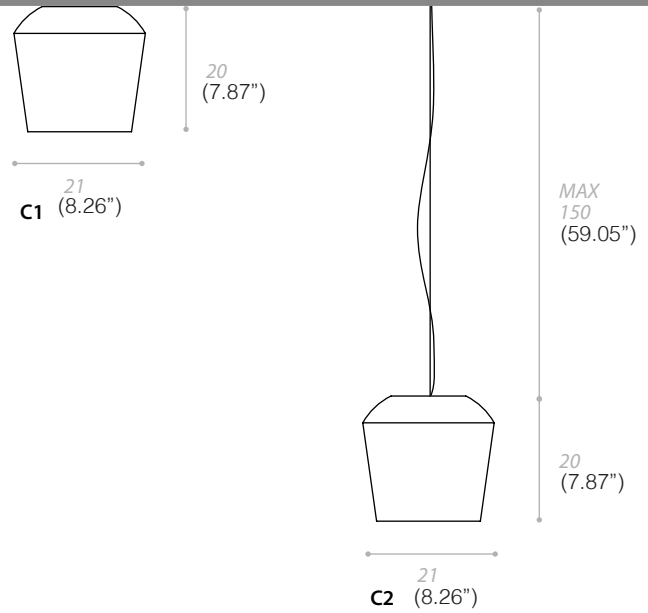

CONCRETA

OUTDOOR FLOOR/CEILING/SUSPENSION

TYPE:

PROJECT NAME: