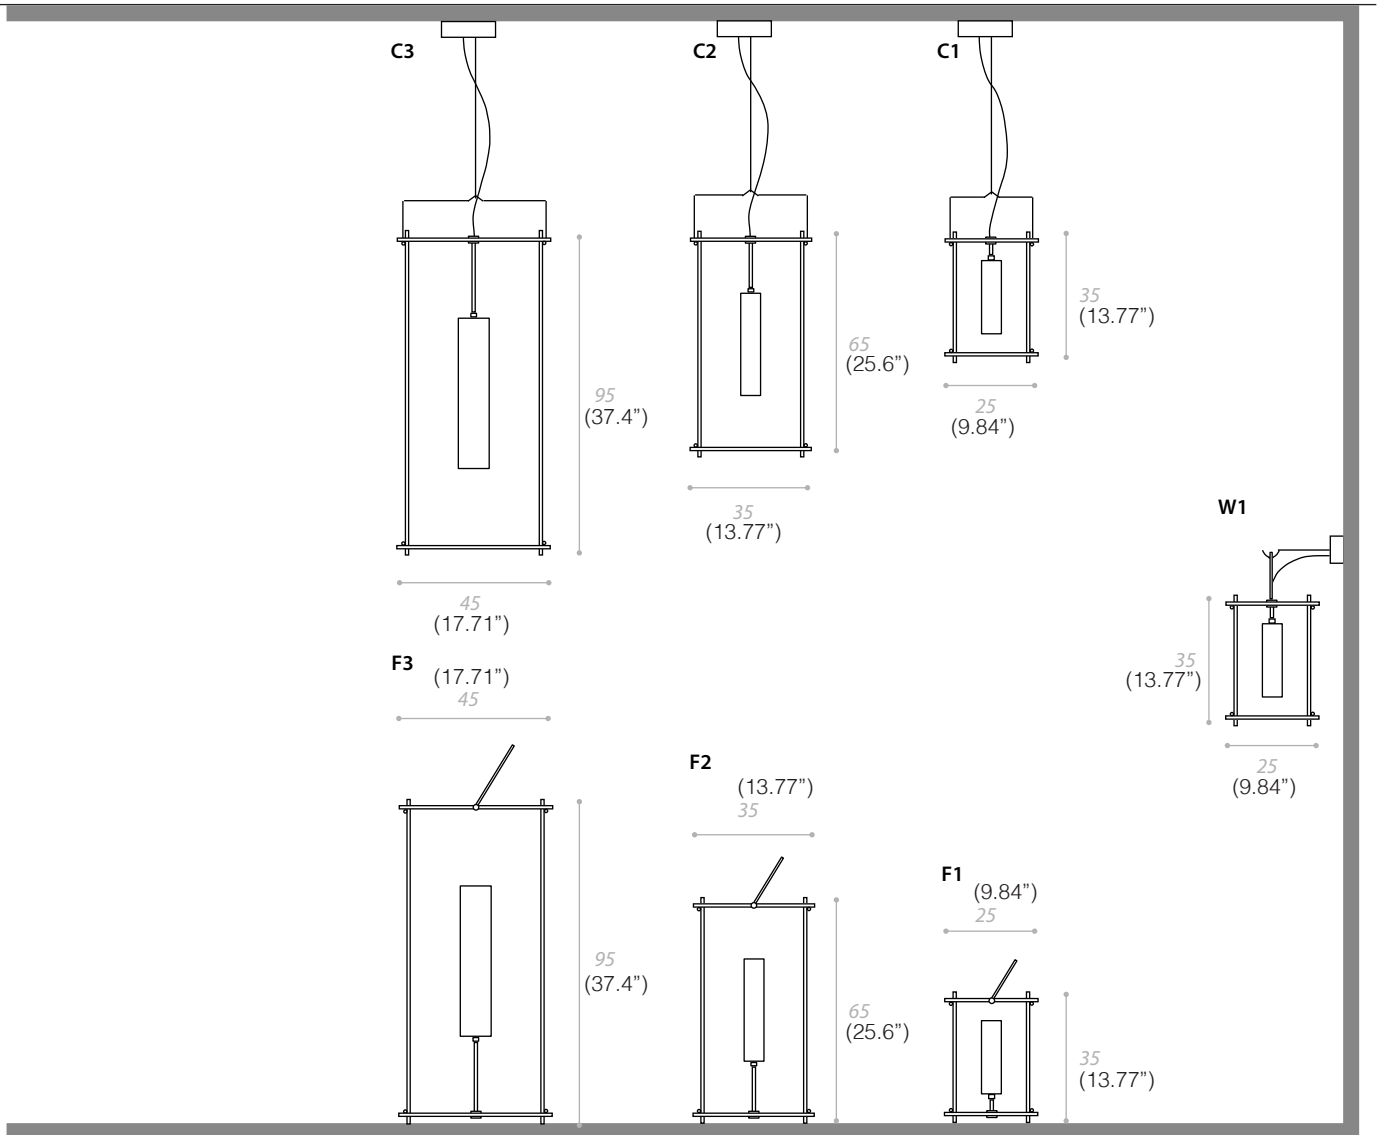

LIBERA

SUSPENSION/WALL/FLOOR

TYPE:

PROJECT NAME:

SPECIFICATION SHEET

LIBERA

SUSPENSION/WALL/FLOOR

TYPE:

PROJECT NAME:

- C1 } LED E12
- C2 } LED E26
- C3 } LED E26
- F1 } LED E12
- F2 } LED E12
- F3 } LED E26
- W1 } LED E12

MATERIALS

- WHITE METAL
- METAL BRONZE
- METAL BRASS

SPECIFICATION SHEET