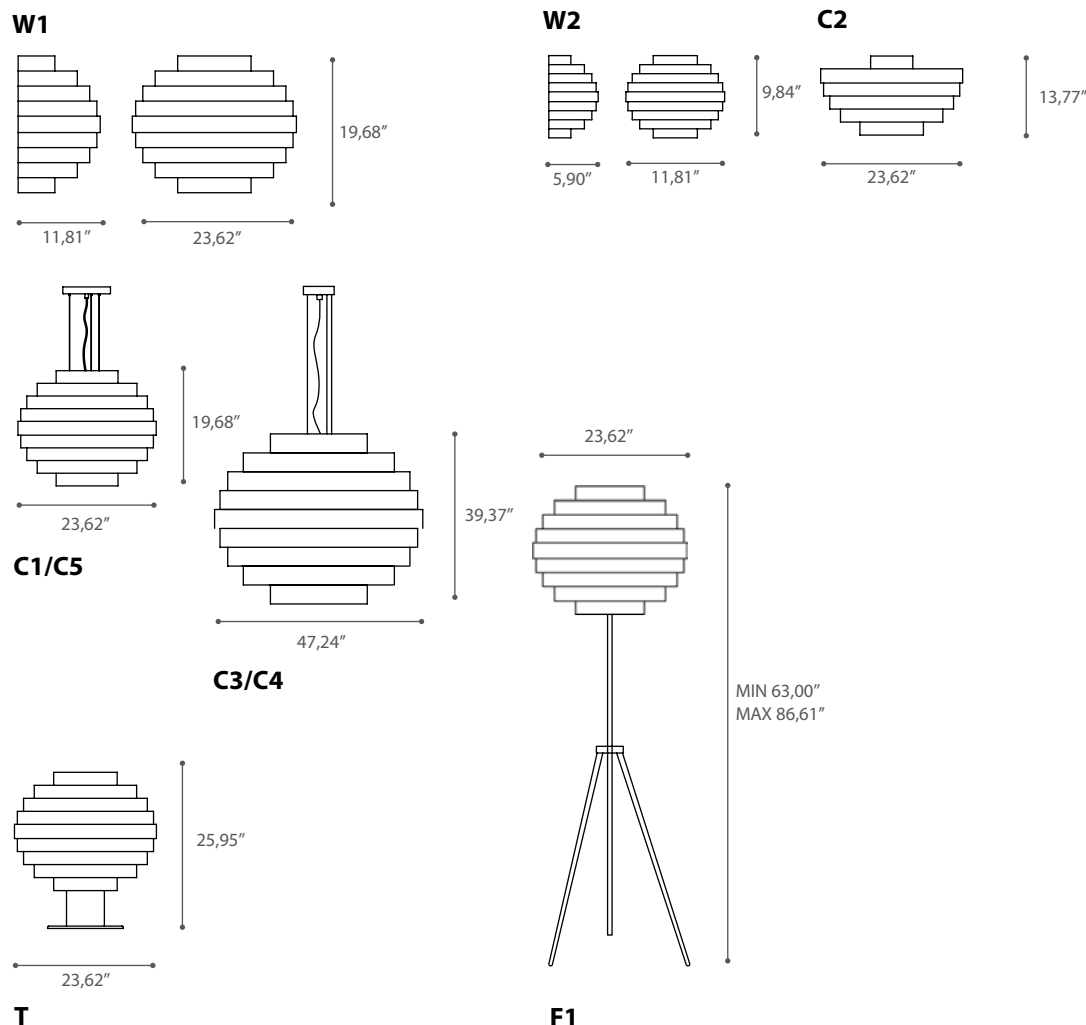

MAMAMIA

design Theo e Silvia Sogni 2003

TYPE:

PROJECT NAME:

Progetto che riprende ed attualizza formalmente alcuni segni che hanno caratterizzato il design nordico, unendoli ad atmosfere luminose di sapore orientale. Nove anelli in metallo vengono montati su un telaio metallico a formare lampade da terra, parete, tavolo, sospensione e plafone. Dalla fonte luminosa, posizionata all'interno del volume, si irradia una luce netta e precisa che genera sulle superfici effetti e riflessi suggestivi. Finiture: bianco, alluminio, nero con interno alluminio, bronzo con interno foglia rame, foglia oro, foglia argento e foglia rame.

The project take again and make formally actual some signs which characterize the Nordic design and combine them to luminous atmosphere with an oriental taste. Nine metal rings with different diameter was assembled on a metallic for floor, wall, table, suspension and ceiling versions. From the light source, which is situated inside the volume's lamp, radiates a clear light which creates suggestive effects and reflexes on the external surfaces of the rings.

Finishes: white, aluminium, black with aluminium inner part, bronze with copper leaf inner part, gold, silver and copper leaf.

W1	2x Hal-Eco E26 105W 2000lm		C	Fluo E26 33W 2250lm		A	LED E26 16W 1500lm		A+
W2	1x LinearLed 5W 500lm		A+						
C2	1x Hal-Eco E26 105W 2000lm		C	Fluo E26 33W 2250lm		A	LED E26 16W 1500lm		A+
C1	1x Hal-Eco E26 105W 2000lm		C	Fluo E26 33W 2250lm		A	LED E26 16W 1500lm		A+
C5	1x HQI/CDM E26 70W 6600lm		A						
C3	1x HQI/CDM E26 70W 6600lm		A						
C4	3x Hal-Eco E26 105W 2000lm		C	Fluo E26 33W 2250lm		A	LED E26 16W 1500lm		A+
T	1x Hal-Eco E26 105W 2000lm		C	Fluo E26 33W 2250lm		A	LED E26 16W 1500lm		A+
F1	3x Hal-Eco E26 105W 2000lm		C	Fluo E26 33W 2250lm		A	LED E26 16W 1500lm		A+