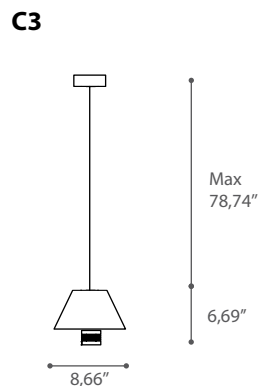

Materials: black metal / gold leaf inner part, white / gold leaf or white inner part. Aluminum / aluminum inner part. Bronze/Copper leaf.

*Altezze speciali su richiesta

*Special height on demand

SPECIFICATION SHEET