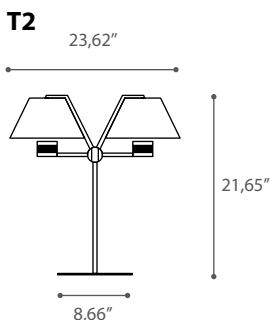

Materials: black metal / gold leaf inner part, white / gold leaf or white inner part. Aluminum / aluminum inner part. Bronze/Copper leaf.

*Altezze speciali su richiesta

*Special height on demand

SPECIFICATION SHEET