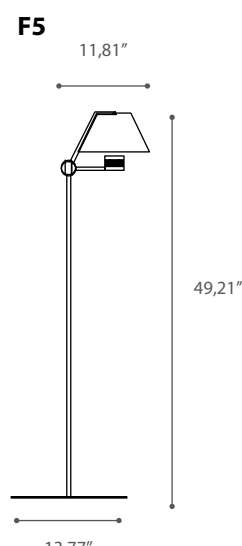

Materials: black metal / gold leaf inner part, white / gold leaf or white inner part. Aluminum / aluminum inner part. Bronze/Copper leaf.

*Altezze speciali su richiesta

*Special height on demand

SPECIFICATION SHEET