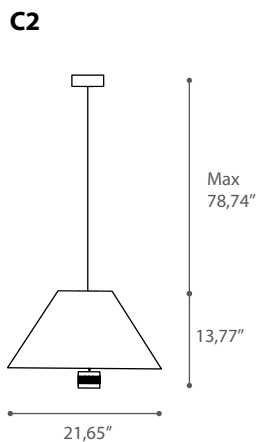

Materials: black metal / gold leaf inner part, white / gold leaf or white inner part. Aluminum / aluminum inner part. Bronze/Copper leaf.

*Altezze speciali su richiesta

*Special height on demand

SPECIFICATION SHEET