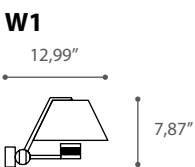

Materials: black metal / gold leaf inner part, white / gold leaf or white inner part. Aluminum / aluminum inner part. Bronze/Copper leaf.

*Altezze speciali su richiesta

*Special height on demand

SPECIFICATION SHEET