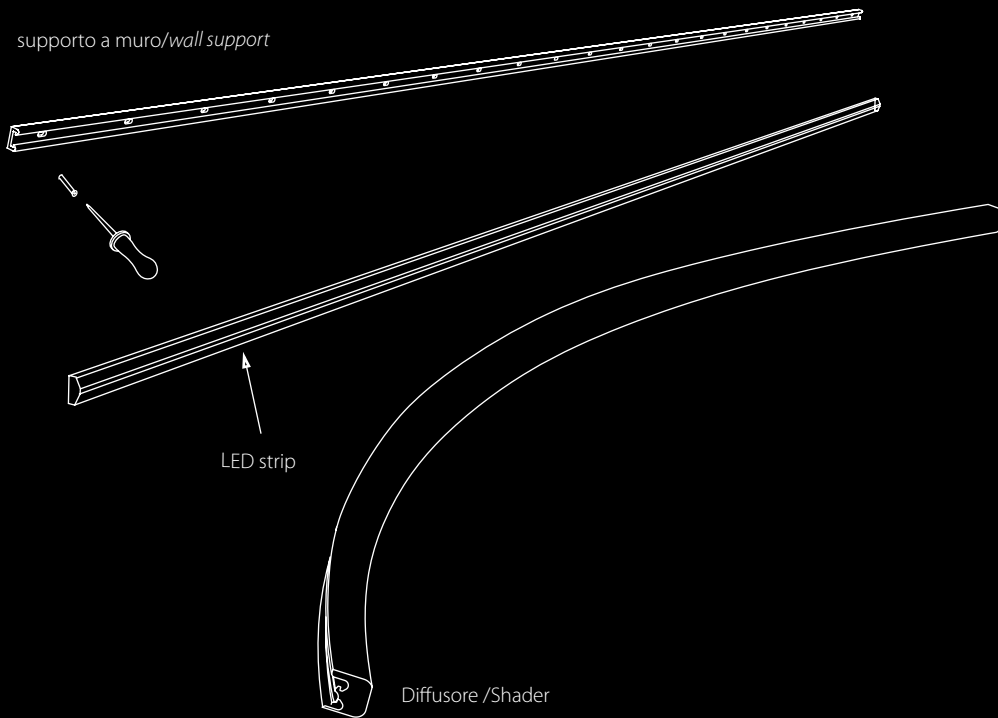

supporto a muro/wall support

LED strip

Diffusore /Shader

LED strip

Dimensioni reali/Real dimensions

Yes
Minimum radius / 11,81"

Crack! Crack! No Crack! Crack! Crack!

ARCHETTO

Alimentazione: 24v.

Led bianco: 3000/4000°k, 120 led/mt, 500Lm/mt, 10W mt.

RGB: 120 led/mt, 20w/mt.

Sistemi di controllo: radio / infrarossi / DMX.

A partire da 100 cm si possono richiedere multipli di 5cm. I pezzi sono forniti a misura con cavo di alimentazione lungo 100cm in neoprene. Isolamento/protezione all'acqua IP67.

L min. 100cm - max. 500 cm

Archetto Custom allows to obtain lines of light with extensions dimensional variables up to 5 meters: tailoring solutions particularly appropriate in emphasis and lighting, facades, windows, light paths and installations.

Power: 24v

White led: 4000°k, 120 led/mt, 500Lm/mt, 10w/mt

RGB: 120 led/mt, 20w/mt

Control's system: radio / infrared / DMX.

From 39,37" you can ask multiple of 1,96". The pieces are provided with suitable power cord 100 cm long neoprene. IP67 Waterproof.