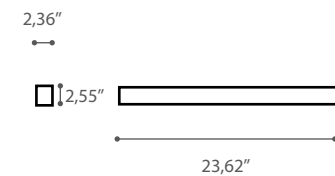

C4LED

W2 LED

C5LED

C6LED

W3LED

SPECIFICATION SHEET

C1LED	Led 24V 70W 8000lm A+	C3LED	Led 24V 33W 3800lm A+	C5LED	Led 24V 14,5W 1650lm A+
C2LED	Led 24V 70W 8000lm A+	C4LED	Led 24V 33W 3800lm A+	C6LED	Led 24V 14,5W 1650lm A+
W1LED	Led 24V 70W 8000lm A+	W2LED	Led 24V 33W 3800lm A+	W3LED	Led 24V 14,5W 1650lm A+