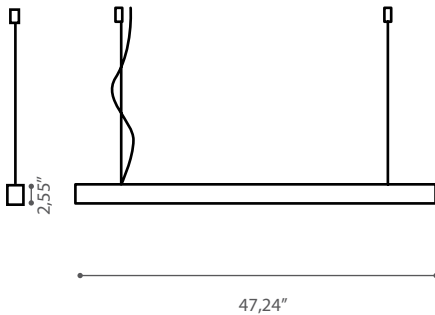

FLEX BARRA

TYPE:

PROJECT NAME:

design Claudio Bitetti 2008/2009

C1LED

C2LED

W1LED

C3LED