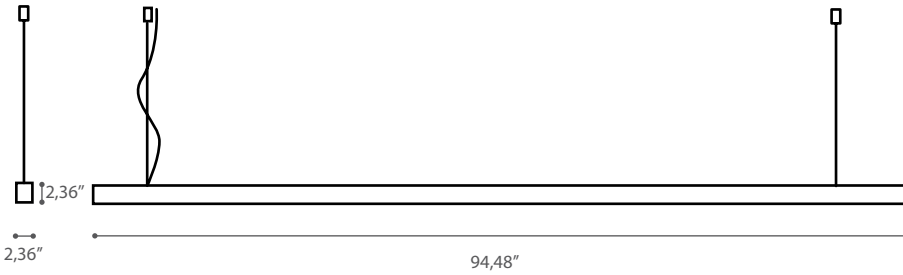

FLEX BARRA

TYPE:

PROJECT NAME:

design Claudio Bitetti 2008/2009

C1LED

C2LED

W1LED

C3LED