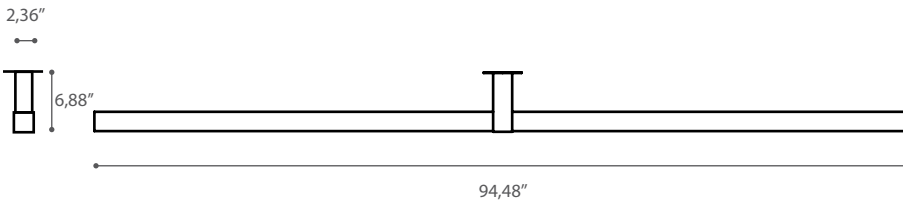

FLEX BARRA

TYPE:

PROJECT NAME:

design Claudio Bitetti 2008/2009

C1LED

C2LED

W1LED

C3LED