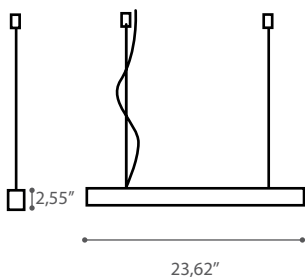

FLEX BARRA

TYPE:

PROJECT NAME:

design Claudio Bitetti 2008/2009

C1LED

C2LED

W1LED

C3LED

C4LED

W2 LED

C5LED

C6LED

W3LED

SPECIFICATION SHEET

C1LED	Led 24V 70W 8000lm A+	C3LED	Led 24V 33W 3800lm A+	C5LED	Led 24V 14,5W 1650lm A+
C2LED	Led 24V 70W 8000lm A+	C4LED	Led 24V 33W 3800lm A+	C6LED	Led 24V 14,5W 1650lm A+
W1LED	Led 24V 70W 8000lm A+	W2LED	Led 24V 33W 3800lm A+	W3LED	Led 24V 14,5W 1650lm A+