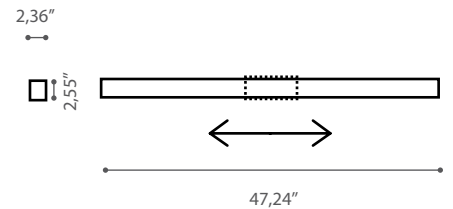

FLEX BARRA

TYPE:

PROJECT NAME:

design Claudio Bitetti 2008/2009

C1LED

C2LED

W1LED

C3LED

C4LED

W2 LED

C5LED

C6LED

W3LED

SPECIFICATION SHEET

C1LED	Led 24V 70W 8000lm A+	C3LED	Led 24V 33W 3800lm A+	C5LED	Led 24V 14,5W 1650lm A+
C2LED	Led 24V 70W 8000lm A+	C4LED	Led 24V 33W 3800lm A+	C6LED	Led 24V 14,5W 1650lm A+
W1LED	Led 24V 70W 8000lm A+	W2LED	Led 24V 33W 3800lm A+	W3LED	Led 24V 14,5W 1650lm A+