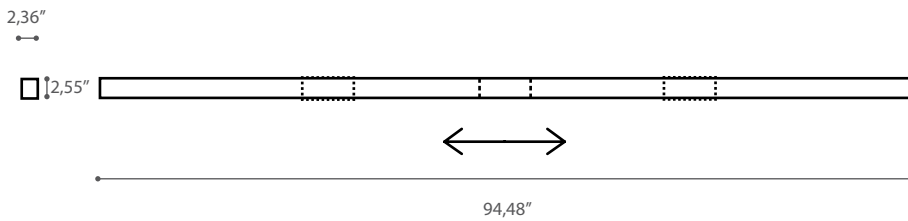

FLEX BARRA

TYPE:

PROJECT NAME:

design Claudio Bitetti 2008/2009

C1LED

C2LED

W1LED

C3LED