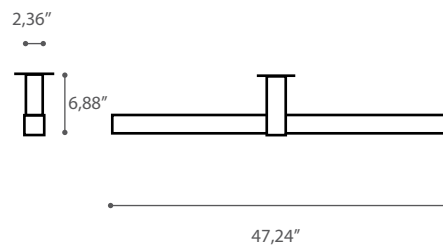

FLEX BARRA

TYPE:

PROJECT NAME:

design Claudio Bitetti 2008/2009

C1LED

C2LED

W1LED

C3LED

C4LED

W2 LED

C5LED

C6LED

W3LED

SPECIFICATION SHEET

C1LED	Led 24V 70W 8000lm A+	C3LED	Led 24V 33W 3800lm A+	C5LED	Led 24V 14,5W 1650lm A+
C2LED	Led 24V 70W 8000lm A+	C4LED	Led 24V 33W 3800lm A+	C6LED	Led 24V 14,5W 1650lm A+
W1LED	Led 24V 70W 8000lm A+	W2LED	Led 24V 33W 3800lm A+	W3LED	Led 24V 14,5W 1650lm A+