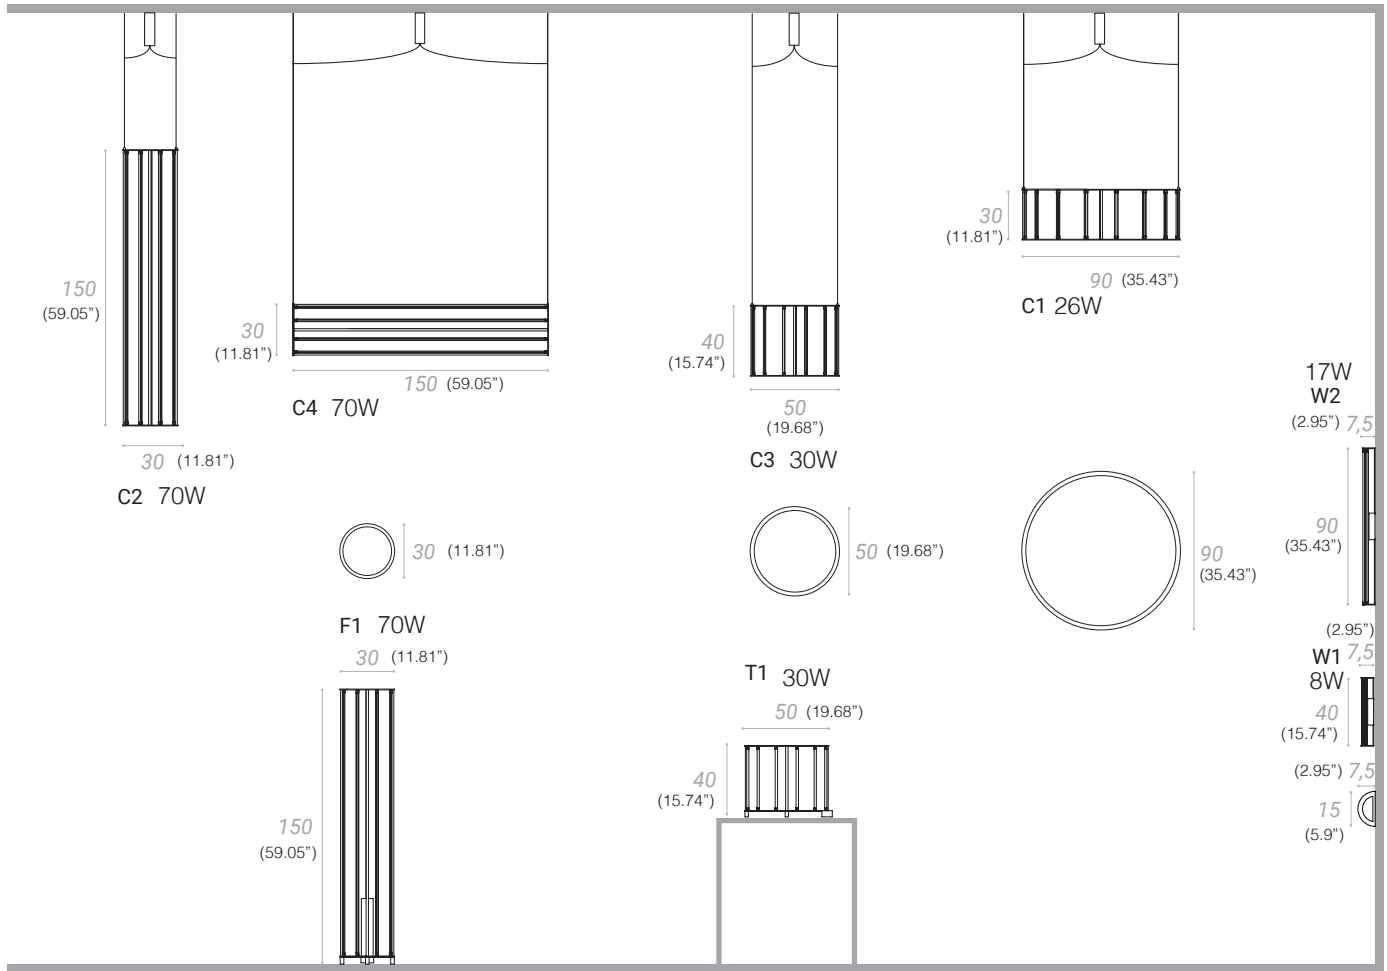

RA™ ROUND

WALL

TYPE:

PROJECT NAME:

FINISHES OPTIONS

ANTIQUÉ GOLD

CHROME

ANTHRACITE

- C1 Led 2700°K 26W 24V
- C2 Led 2700°K 70W 24V
- C3 Led 2700°K 30W 24V
- C4 Led 2700°K 70W 24V
- F1 Led 2700°K 70W 24V
- T1 Led 2700°K 30W 24V
- W1 Led 2700°K 8W 24V
- W2 Led 2700°K 17W 24V

F1/T1
C1/C2/C3/C4/W1/W2

Dimmer included

SPECIFICATION SHEET