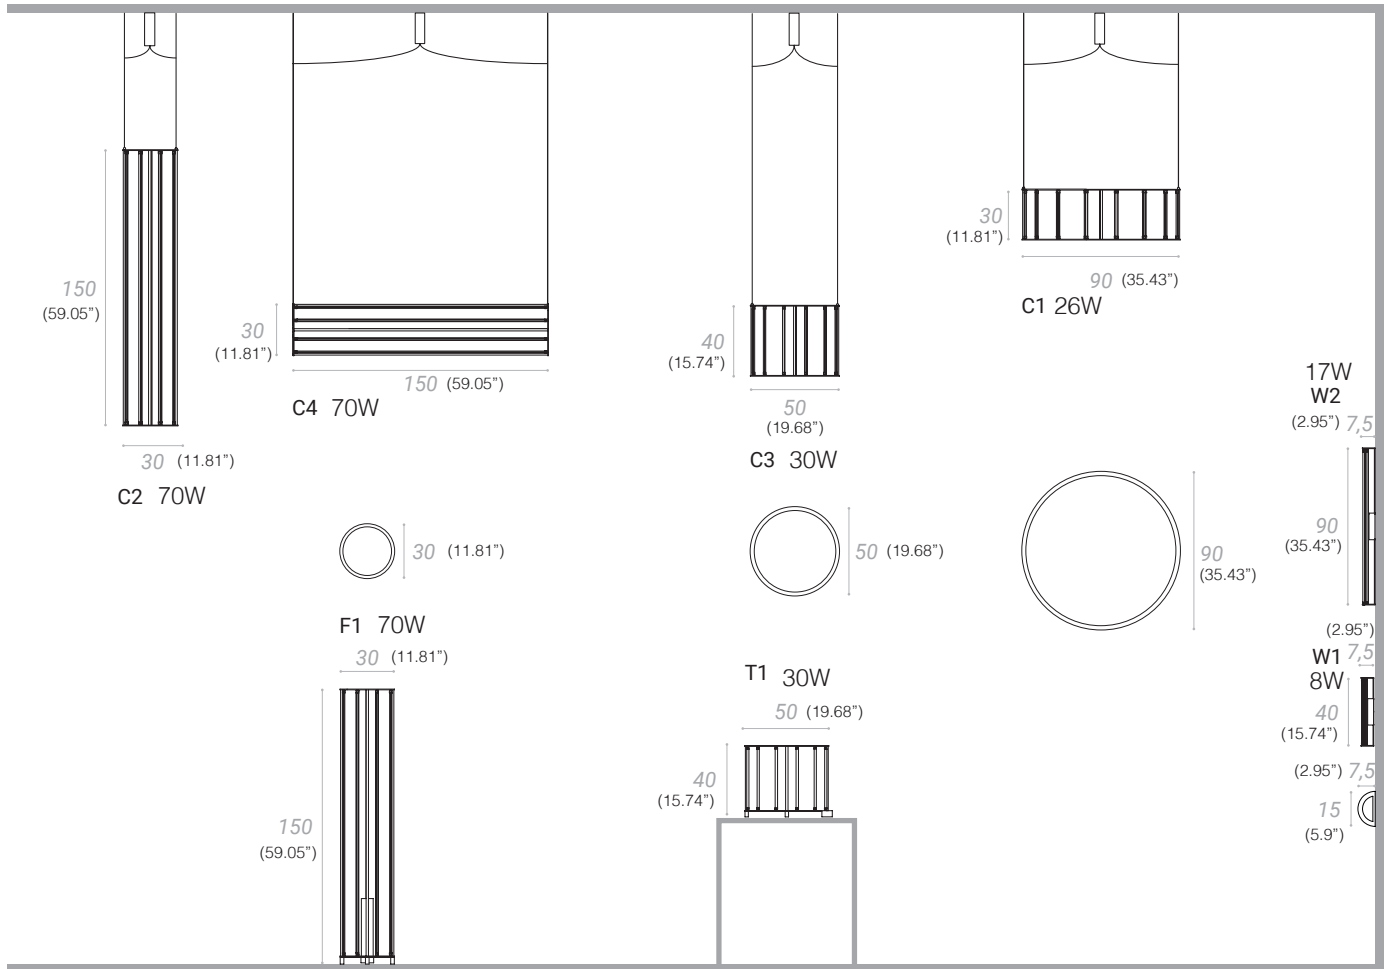

*Thin segments of light arranged in rays and set in perfect circles give shape to the lamp. The easy rotation of the independent light segments allows the lighting to be modulated and directed according to the specific needs of the user: to create exclusive atmospheres and settings. RA is an innovative collection: in the personalized use of light and 'essentiality of design.*

# RA™ ROUND

TABLE / FLOOR

TYPE:

PROJECT NAME:

SPECIFICATION SHEET

- C1 Led 2700°K 26W 24V
- C2 Led 2700°K 70W 24V
- C3 Led 2700°K 30W 24V
- C4 Led 2700°K 70W 24V
- F1 Led 2700°K 70W 24V
- T1 Led 2700°K 30W 24V
- W1 Led 2700°K 8W 24V
- W2 Led 2700°K 17W 24V