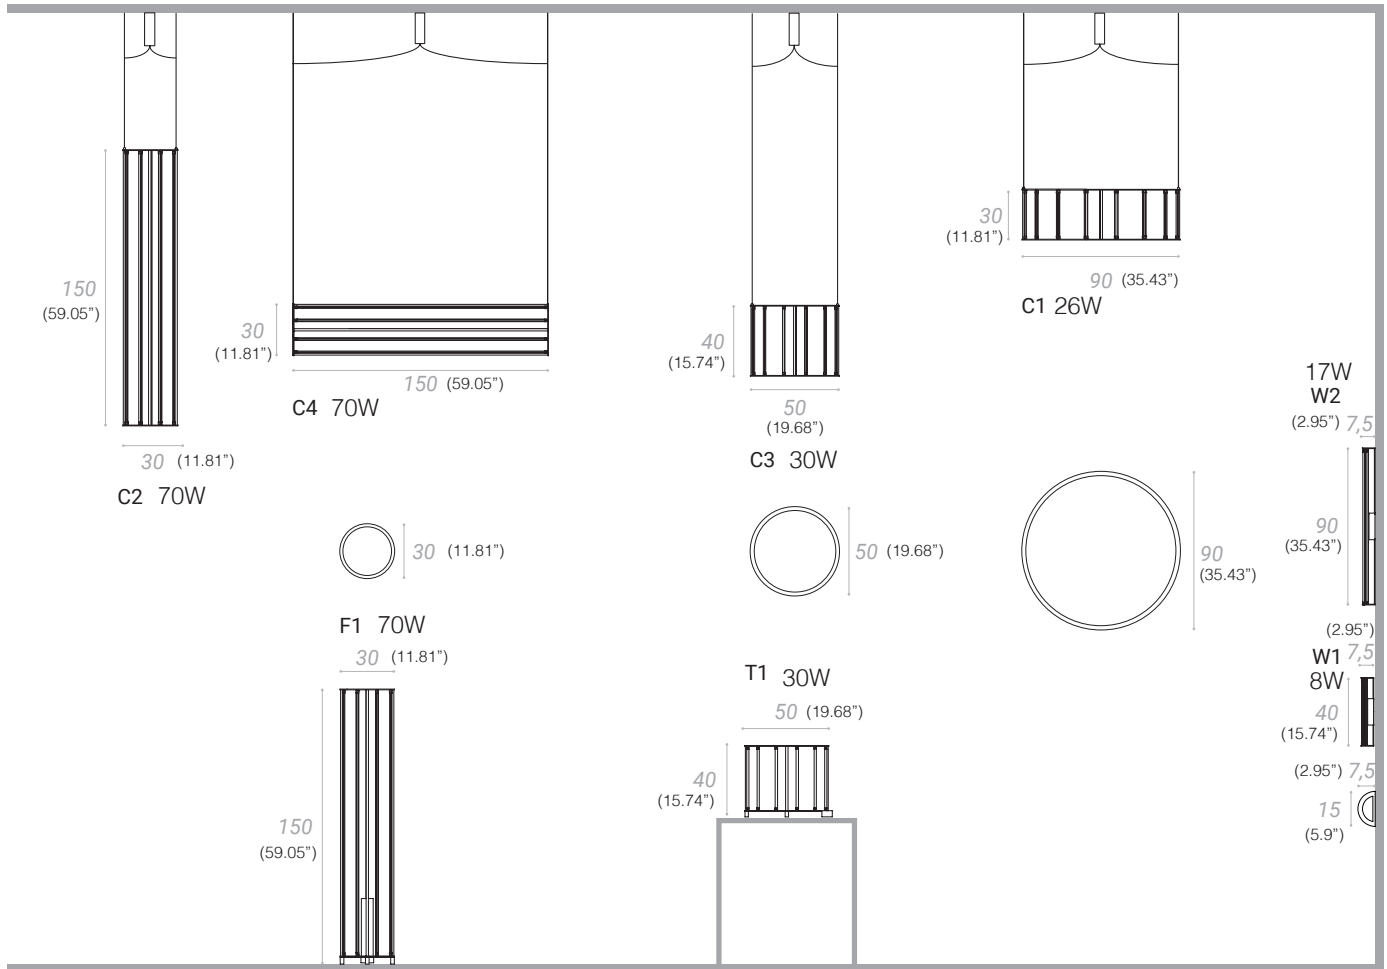

RA™ ROUND

SUSPENSION

TYPE:

PROJECT NAME:

SPECIFICATION SHEET

- C1 Led 2700°K 26W 24V
- C2 Led 2700°K 70W 24V
- C3 Led 2700°K 30W 24V
- C4 Led 2700°K 70W 24V
- F1 Led 2700°K 70W 24V
- T1 Led 2700°K 30W 24V
- W1 Led 2700°K 8W 24V
- W2 Led 2700°K 17W 24V

F1/T1
C1/C2/C3/C4/W1/W2

Dimmer included

FINISHES OPTIONS

ANTIQUÉ GOLD

CHROME

ANTHRACITE