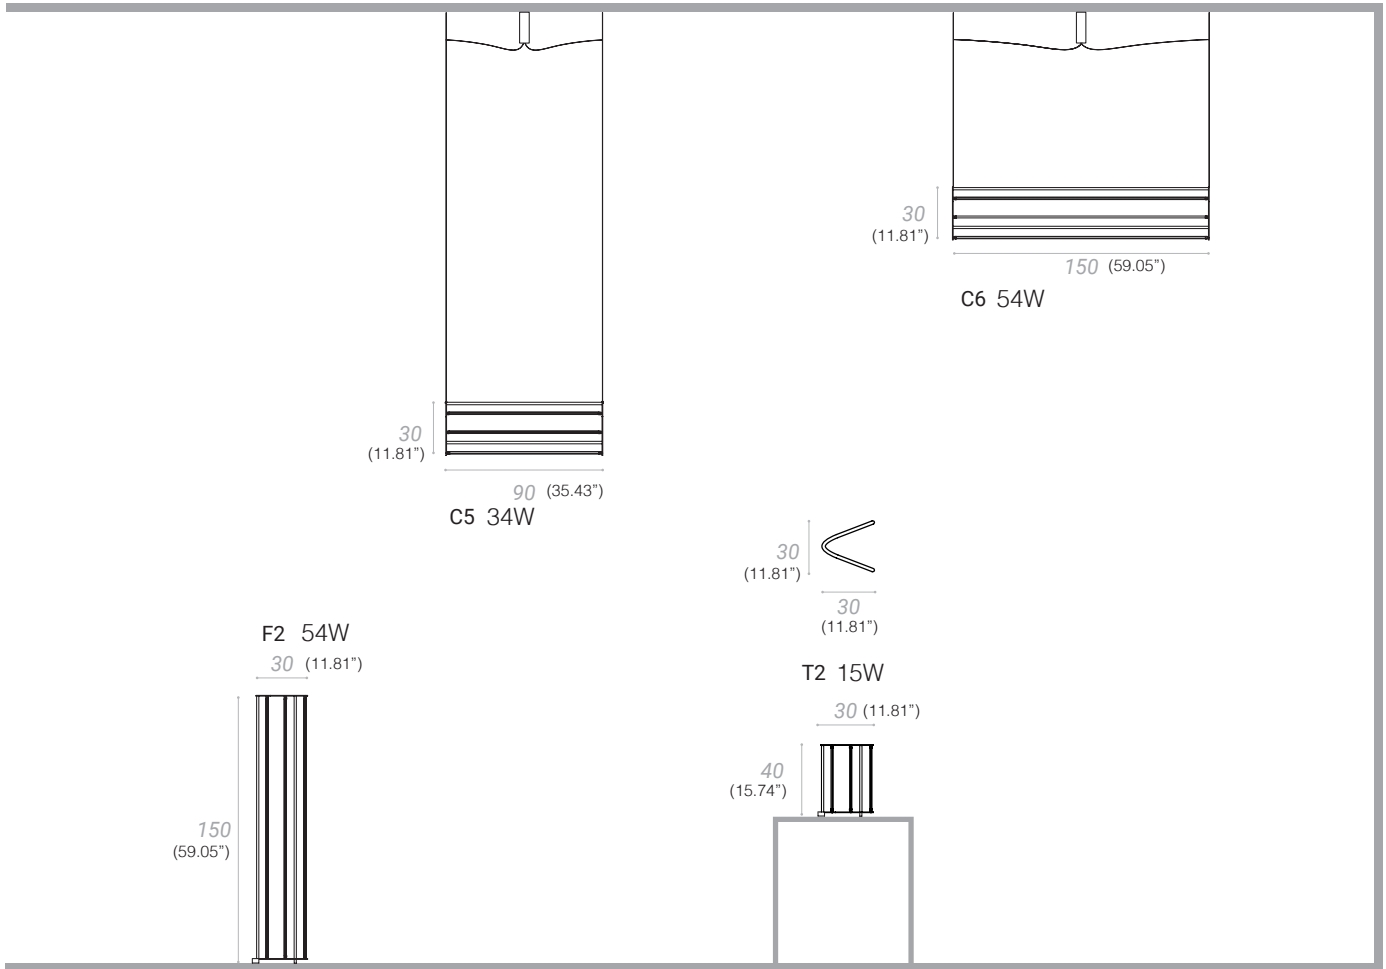

Thin segments of light arranged in rays and set in perfect circles give shape to the lamp. The easy rotation of the independent light segments allows the lighting to be modulated and directed according to the specific needs of the user: to create exclusive atmospheres and settings. RA is an innovative collection: in the personalized use of light and 'essentiality of design.

RA™ OPEN

TABLE

TYPE:

PROJECT NAME:

SPECIFICATION SHEET

- C5 Led 2700°K 34W 24V
- C6 Led 2700°K 54W 24V
- F2 Led 2700°K 54W 24V
- T2 Led 2700°K 15W 24V

F2/T2 Dimmer included

 C5/C6