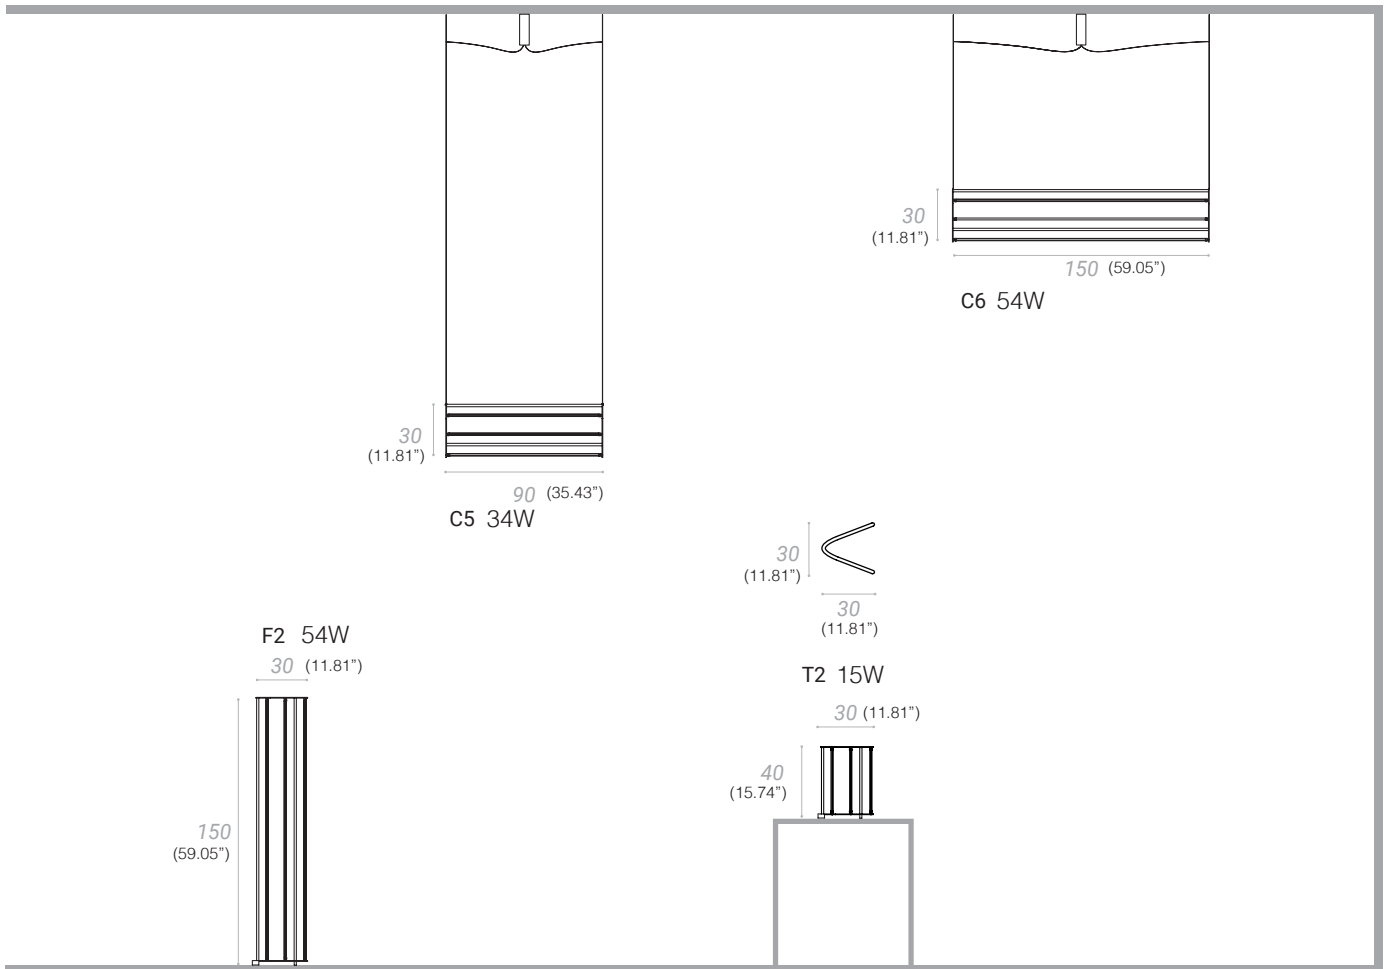

## FINISHES OPTIONS

ANTIQUÉ GOLD

CHROME

ANTHRACITE

SPECIFICATION SHEET

- C5 Led 2700°K 34W 24V
- C6 Led 2700°K 54W 24V
- F2 Led 2700°K 54W 24V
- T2 Led 2700°K 15W 24V

F2/T2 Dimmer included  

 C5/C6