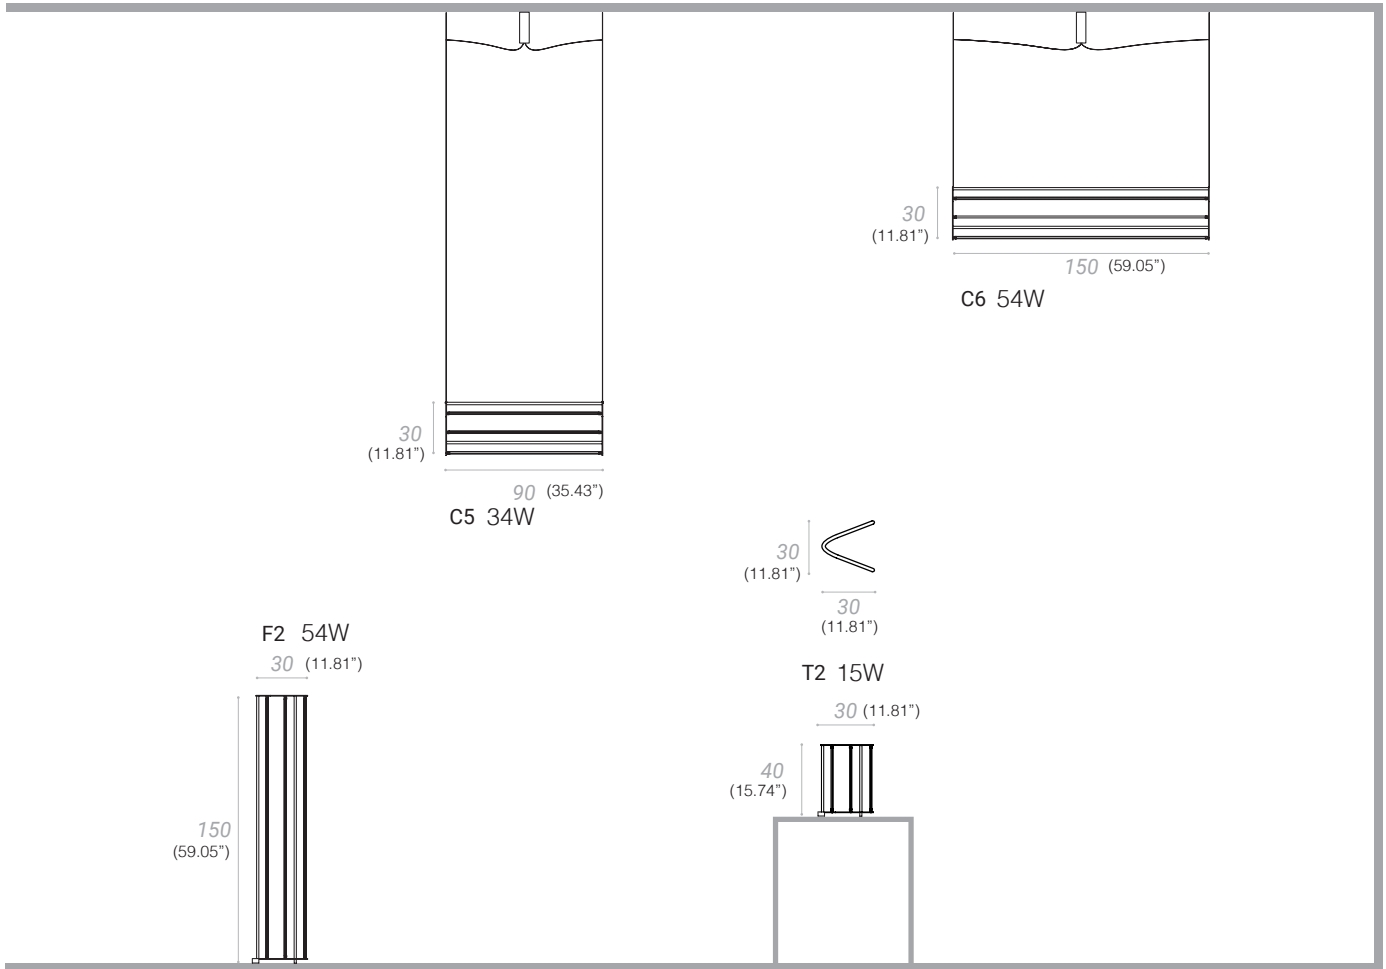

Thin segments of light arranged in rays and set in perfect circles give shape to the lamp. The easy rotation of the independent light segments allows the lighting to be modulated and directed according to the specific needs of the user: to create exclusive atmospheres and settings. RA is an innovative collection: in the personalized use of light and 'essentiality of design.

RA™ OPEN

FLOOR

TYPE:

PROJECT NAME:

SPECIFICATION SHEET

- C5 Led 2700°K 34W 24V
- C6 Led 2700°K 54W 24V
- F2 Led 2700°K 54W 24V
- T2 Led 2700°K 15W 24V

 F2/T2 Dimmer included

 C5/C6 