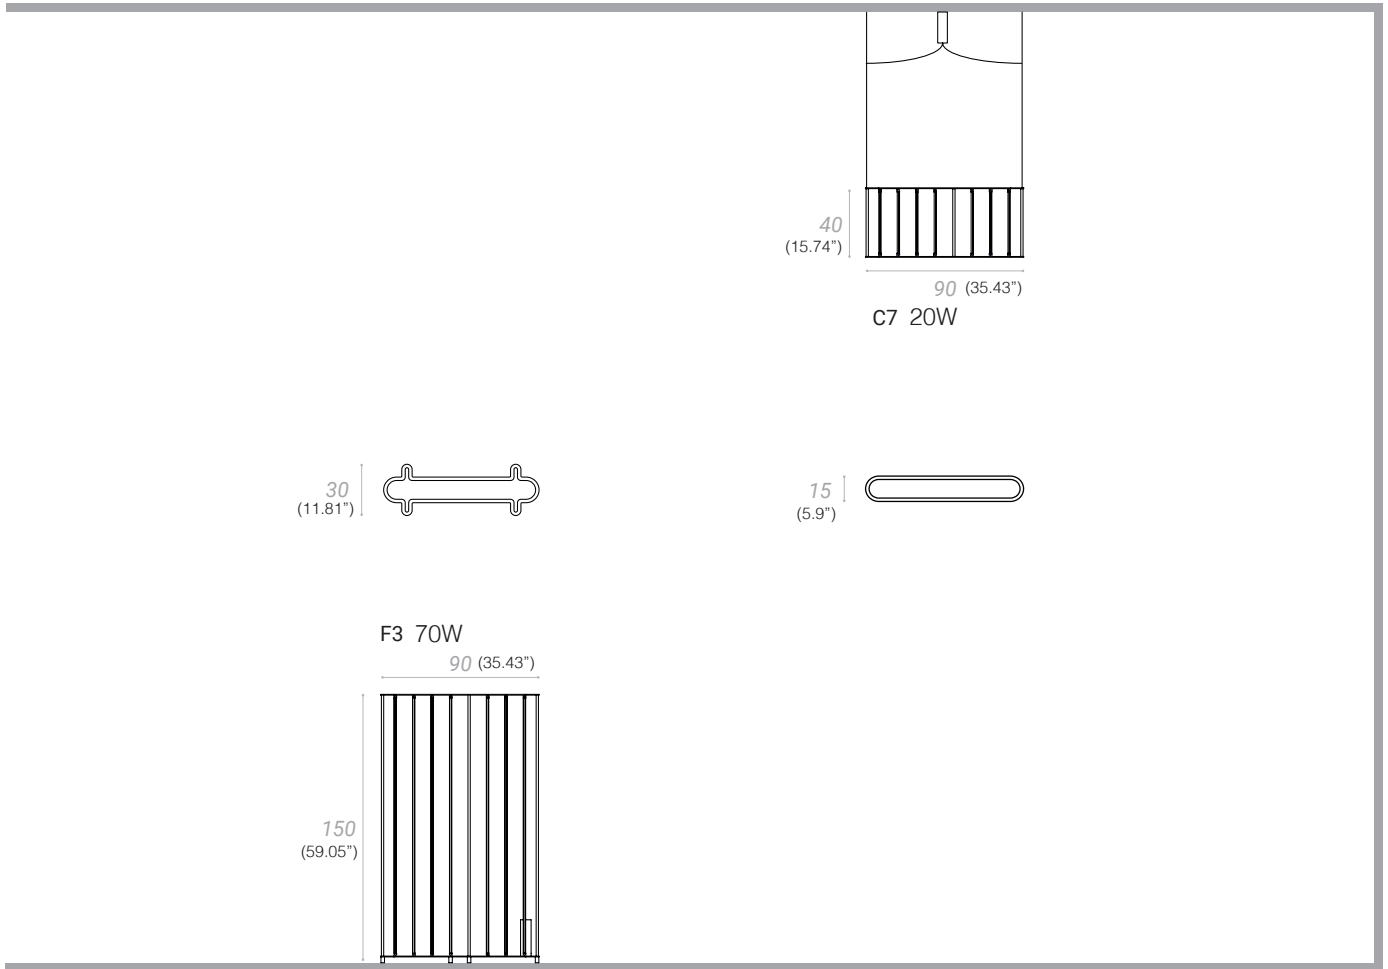

RA™ FLAT

SUSPENSION

TYPE:

PROJECT NAME:

SPECIFICATION SHEET

C7 Led 2700°K 20W 24V
F3 Led 2700°K 70W 24V

F3 Dimmer included
 C7

FINISHES OPTIONS

ANTIQUÉ GOLD

CHROME

ANTHRACITE