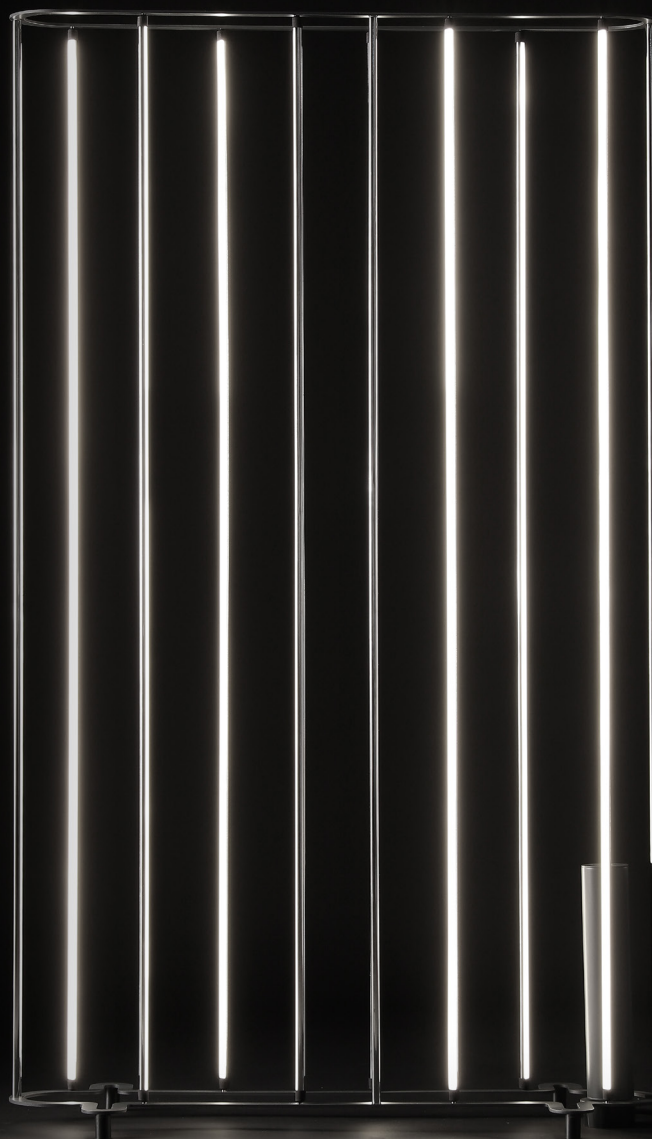

RA™ FLAT

FLOOR

TYPE:

PROJECT NAME:

SPECIFICATION SHEET

RA is an innovative collection: in the personalized use of light and 'essentiality of design. Inspired by the ancient Egyptian god from whom it takes its name, RA incorporates the power and majesty of the sun, blending design and mythology.

Thin segments of light arranged in rays and set in perfect circles give shape to the lamp. The easy rotation of the independent light segments allows the lighting to be modulated and directed according to the specific needs of the user: to create exclusive atmospheres and settings. RA is an innovative collection: in the personalized use of light and 'essentiality of design.

RA™ FLAT

FLOOR

TYPE:

PROJECT NAME:

SPECIFICATION SHEET

C7 Led 2700°K 20W 24V
F3 Led 2700°K 70W 24V

 F3 Dimmer included
 C7 

FINISHES OPTIONS

ANTIQUÉ GOLD

CHROME

ANTHRACITE