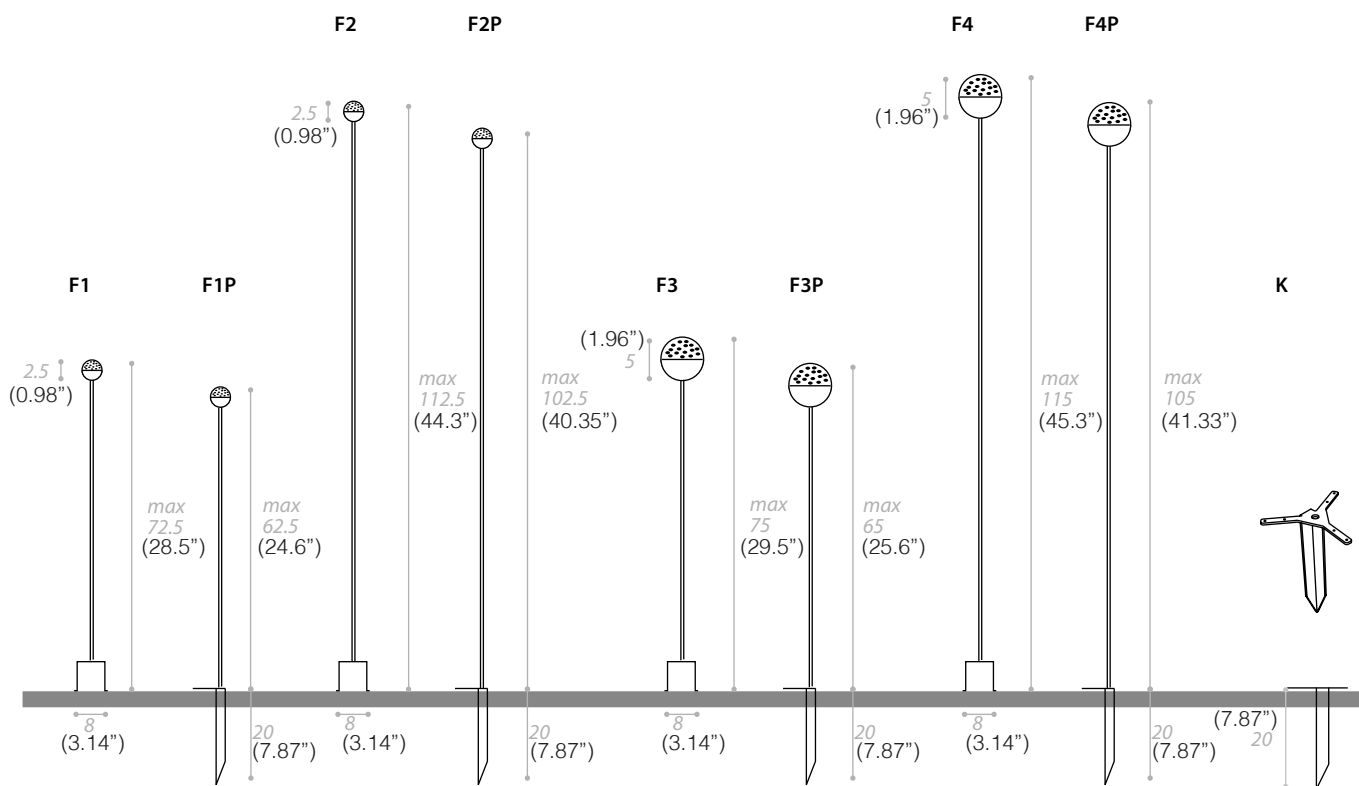

# SOFFIO

GARDEN LAMPS

TYPE:

PROJECT NAME:

SPECIFICATION SHEET

# SOFFIO

GARDEN LAMPS

TYPE:

PROJECT NAME:

- F1/F2/F3/F4** LED 1W 220lm 350mA 3000°K **A+** Integral Driver
- F1P/F2P/F3P/F4P** LED 1W 220lm 350mA 3000°K **A+** Remote Driver
- K** Picket for: F1/F2/F3/F4 (optional)

All models are available with blue or red LED on request

MATERIAL

COPPER

SPECIFICATION SHEET