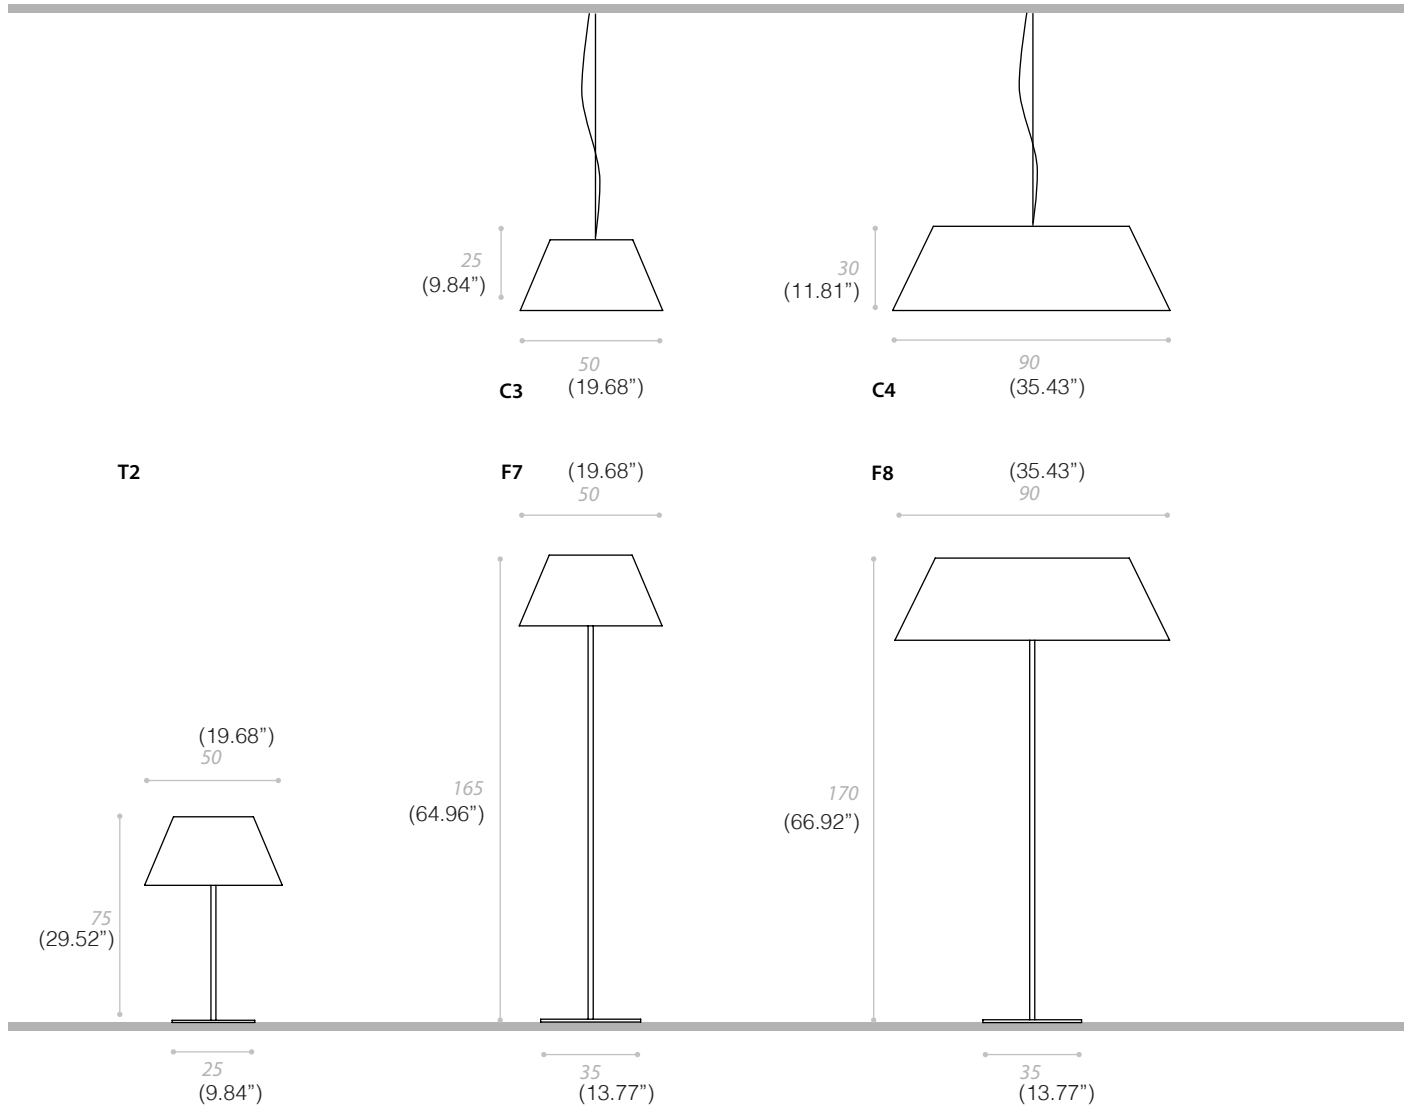

RICAMI OUTDOOR

SUSPENSION/FLOOR/TABLE

TYPE:

PROJECT NAME:

SPECIFICATION SHEET

Collection of lampshades with diffuser in warm white fiberglass, of different sizes and typological solutions: impact resistant, washable, easy to maintain. A cylinder of borosilicate glass, inside the lampshade, wraps and screens light sources to avoid dazzling.

RICAMI

SUSPENSION/FLOOR/TABLE

TYPE:

PROJECT NAME:

RICAMI OUTDOOR

MATERIAL: fiberglass

WHITE

BRONZE

SPECIFICATION SHEET

C3
C4
F7
F8
T2

LED E26 20W 2500lm

C1/C2F1/F2/T1