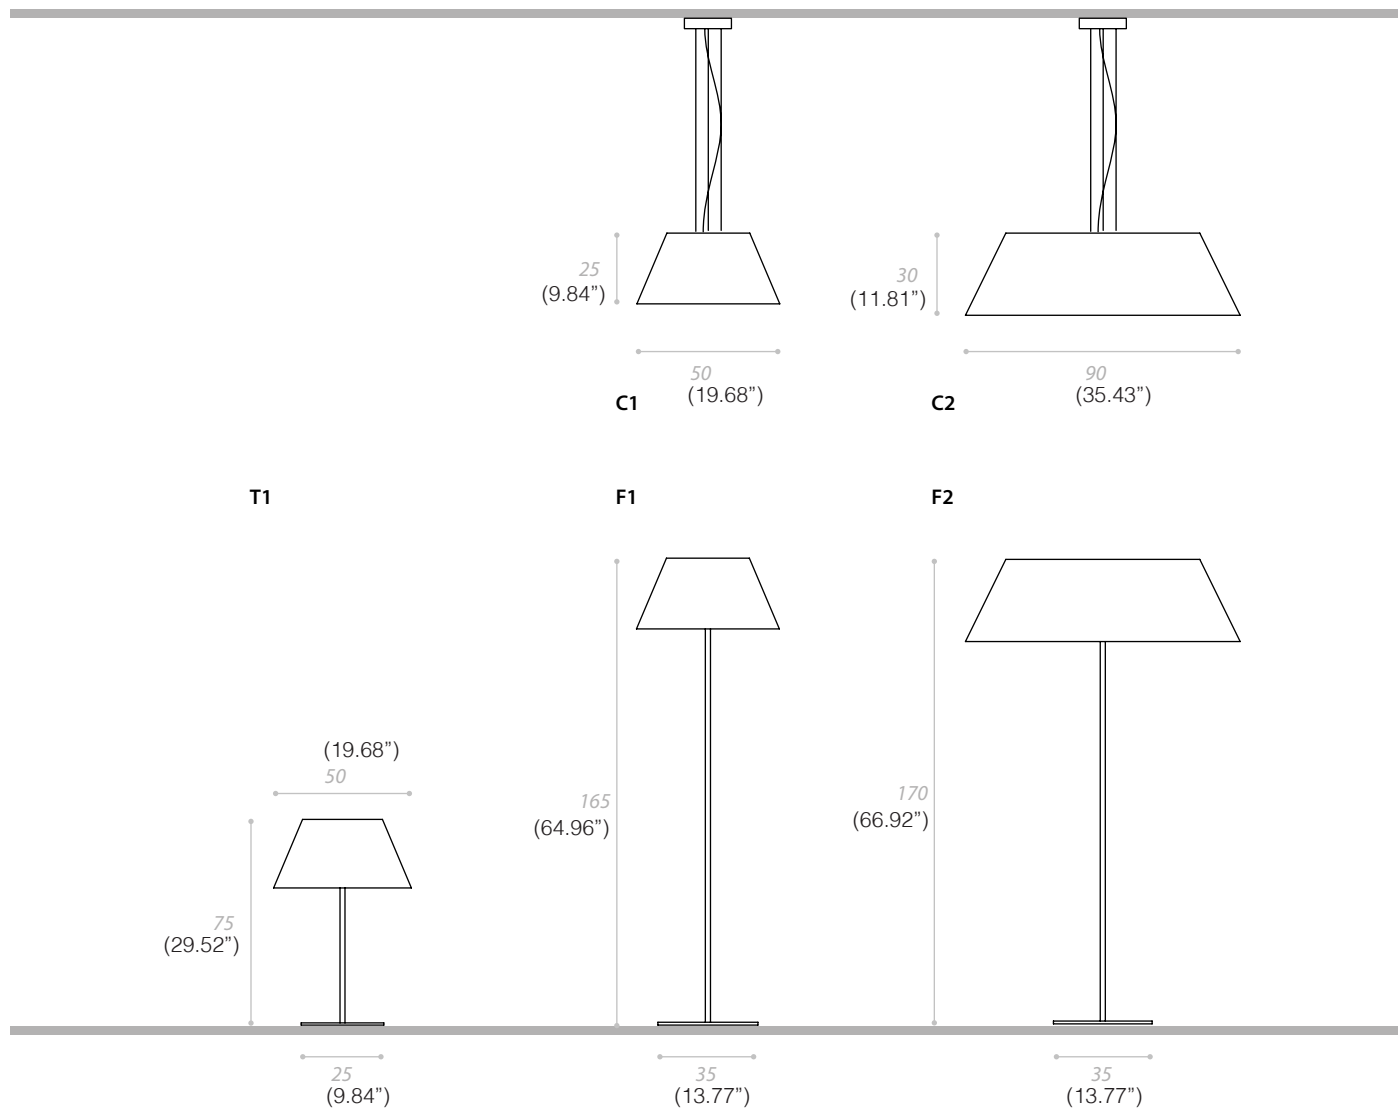

# RICAMI

SUSPENSION/FLOOR/TABLE

TYPE:

PROJECT NAME:

SPECIFICATION SHEET

Collection of lampshades with diffuser in warm white fiberglass, of different sizes and typological solutions: impact resistant, washable, easy to maintain. A cylinder of borosilicate glass, inside the lampshade, wraps and screens light sources to avoid dazzling.

# RICAMI

SUSPENSION/FLOOR/TABLE

TYPE:

PROJECT NAME:

RICAMI INDOOR

MATERIAL: white or bronze painted metal, fiberglass

SPECIFICATION SHEET

- C1 } LED E26 20W 2500lm   
- C2 } LED E26 20W 2500lm   Dimmer included
- F1 } LED E26 20W 2500lm   Dimmer included
- F2 } LED E26 20W 2500lm   Dimmer included
- T1 } LED E26 20W 2500lm   Dimmer included

FIBERGLASS

BRONZE

WHITE