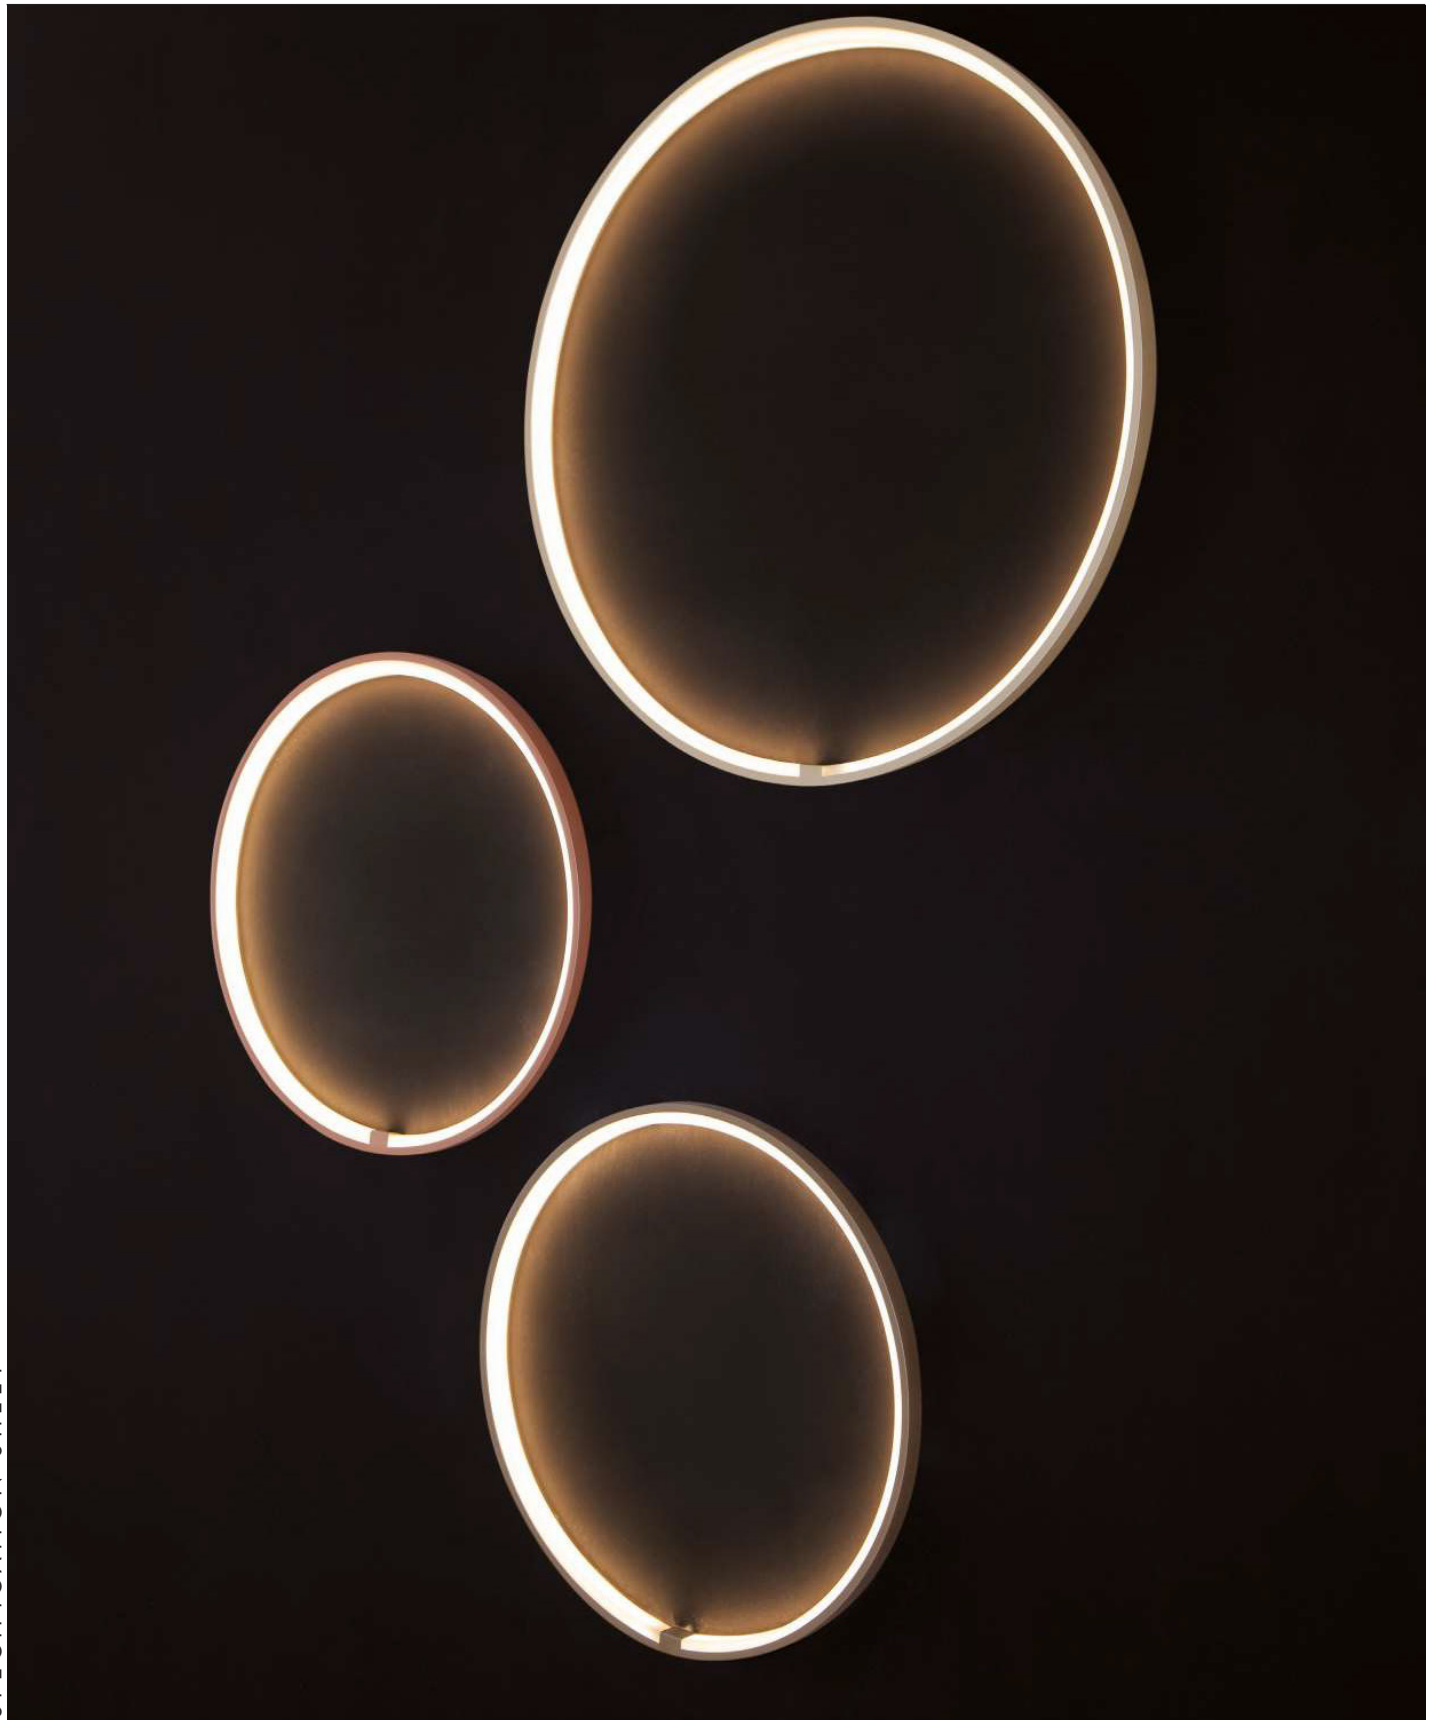

HULA-HOOP

CEILING/WALL

TYPE:

PROJECT NAME:

SPECIFICATION SHEET

HULA-HOOP

CEILING/WALL

TYPE:

PROJECT NAME:

- C1/W1** Remote driver LED 24V 23W 2280lm
- C2/W2** Remote driver LED 24V 30W 3000lm

MATERIALS

- METAL BRONZE 
- METAL BRASS 
- METAL COPPER 

SPECIFICATION SHEET