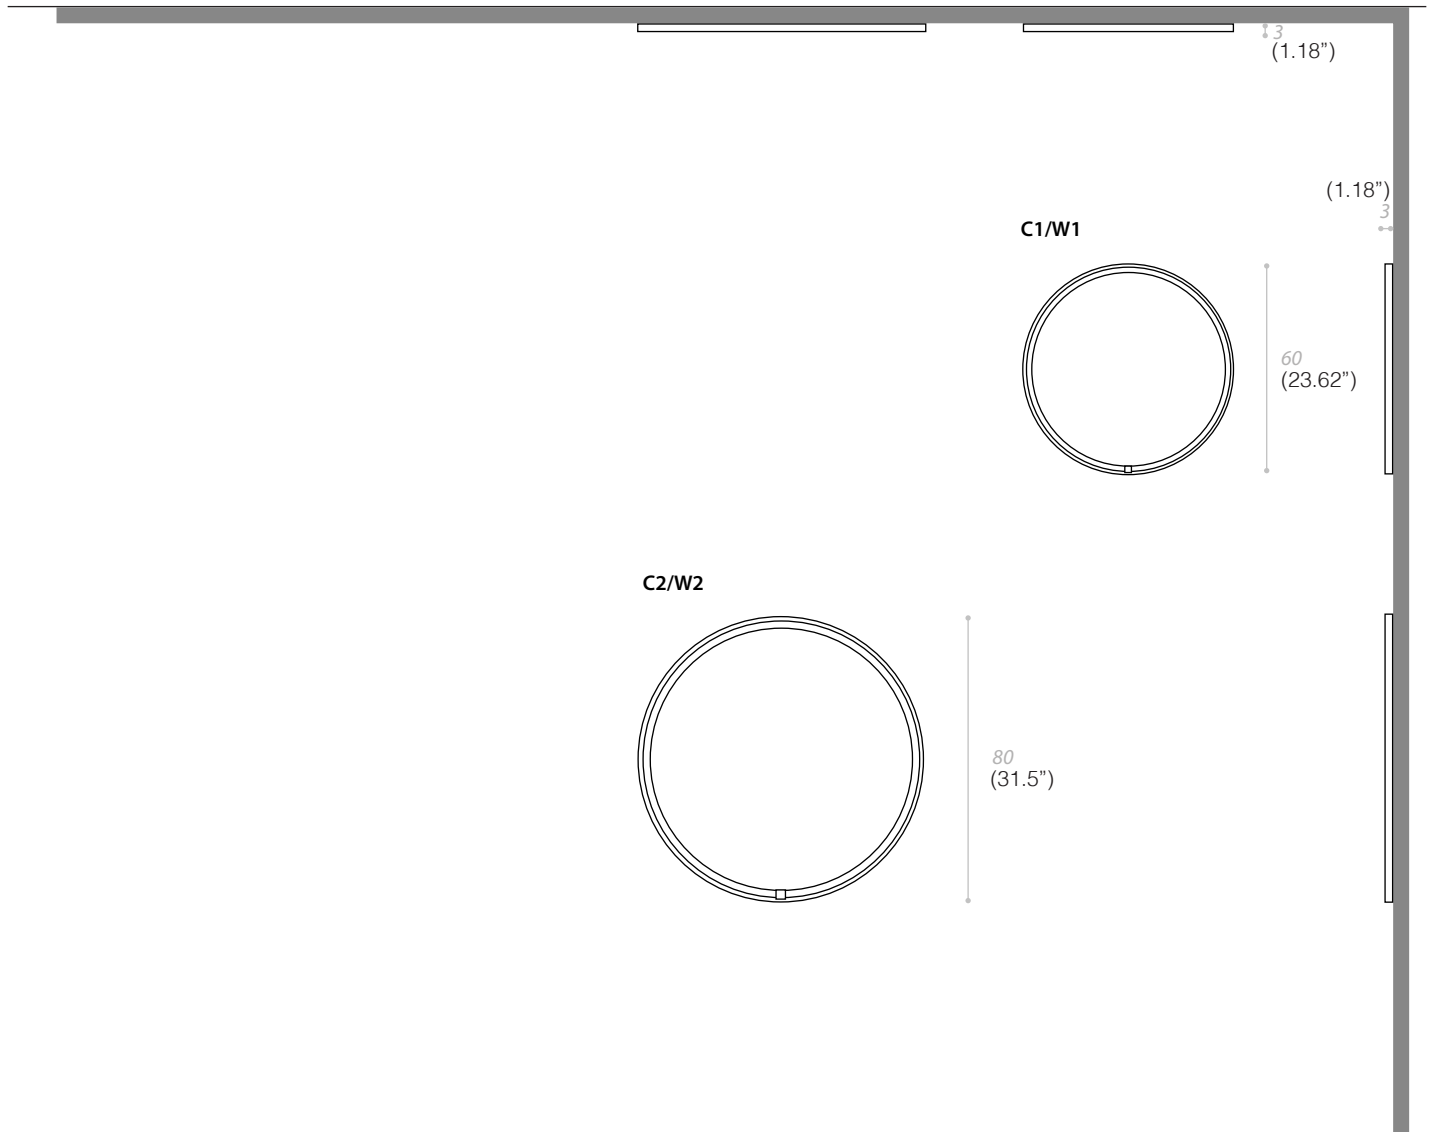

HULA-HOOP

CEILING/WALL

TYPE:

PROJECT NAME:

SPECIFICATION SHEET

HULA-HOOP

CEILING/WALL

TYPE:

PROJECT NAME:

- C1/W1** Remote driver LED 24V 23W 2280lm
- C2/W2** Remote driver LED 24V 30W 3000lm

MATERIALS

- METAL BRONZE 
- METAL BRASS 
- METAL COPPER 

SPECIFICATION SHEET