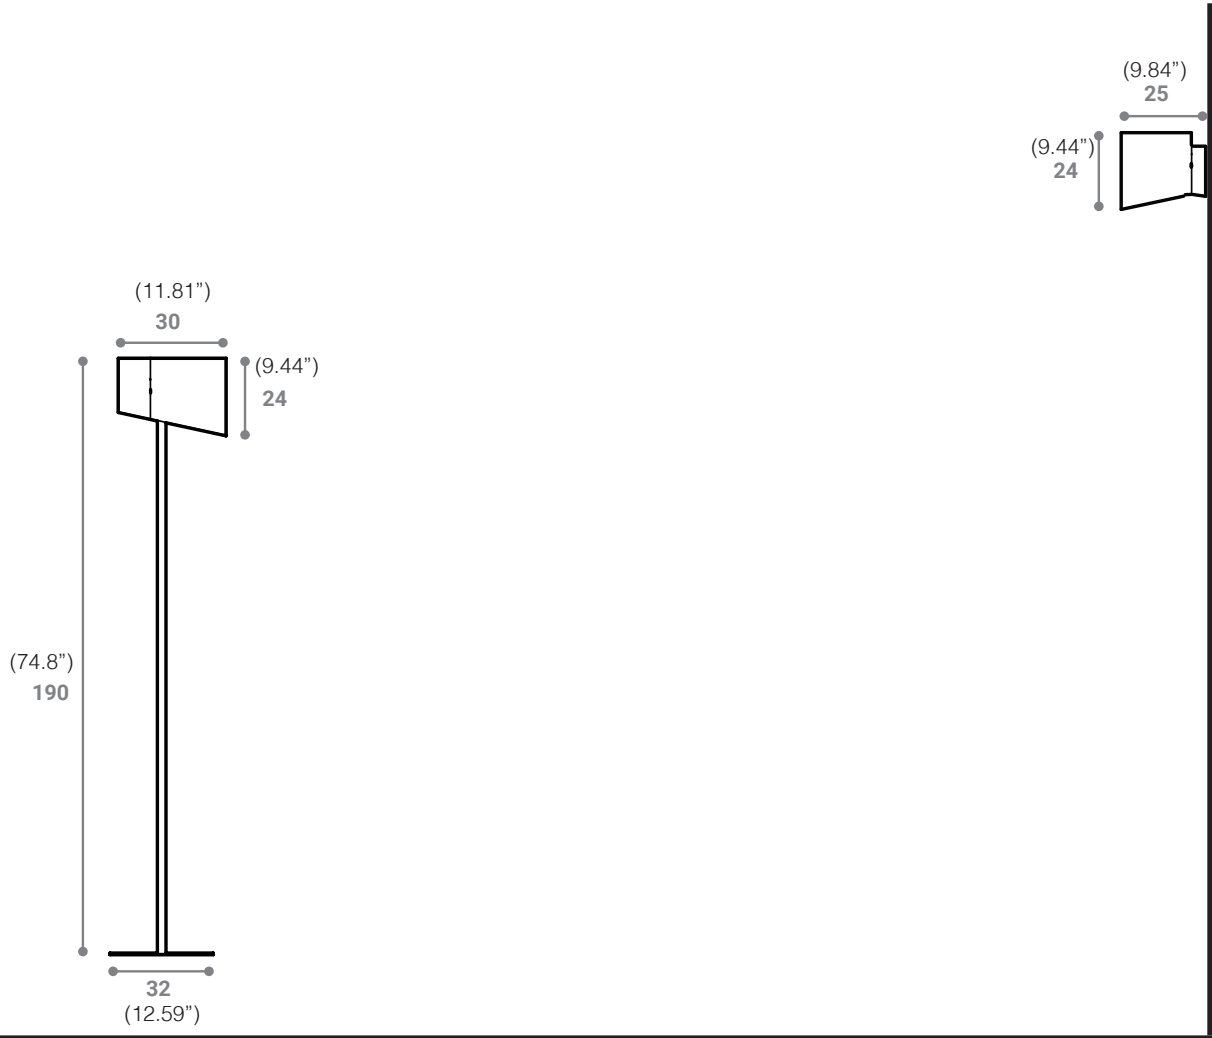

COUPE

WALL/FLOOR

TYPE:

PROJECT NAME:

COUPE'

Light Source

3x LED E26 20W 2500lm tot.7500lm

Light Source

LED GU10 110/230V

Product equipped with dual ignition

MATERIAL

Aluminum

BRASS

WHITE

BLACK

SPECIFICATION SHEET