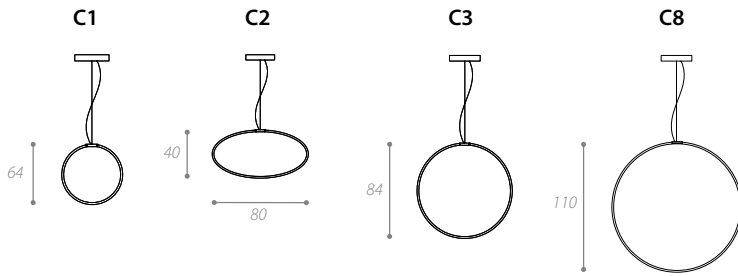

ARCHETTO SHAPED

SUSPENSION/FLOOR LAMP

TYPE:

PROJECT NAME:

SPECIFICATION SHEET

ARCHETTO SHAPED

SUSPENSION/FLOOR LAMP

TYPE:

PROJECT NAME:

Light's direction

Stiff aluminum bar and LED strip integrated

For horizontal applications

SPECIFICATION SHEET

C1 3k white	50W-1800Lm	24v	Driver included on/off
C1 3k white/Dim.	50W-1800Lm	24v	Driver included/wireless dimmer
C1 4k white	50W-1800Lm	24v	Driver included on/off
C1 4k white/Dim.	50W-1800Lm	24v	Driver included/wireless dimmer
C1 RGB	35W	24v	Driver + controller included
C2 3k white	50W-1800Lm	24v	Driver included on/off
C2 3k white/Dim.	50W-1800Lm	24v	Driver included/wireless dimmer
C2 4k white	50W-1800Lm	24v	Driver included on/off
C2 4k white/Dim.	50W-1800Lm	24v	Driver included/wireless dimmer
C2 RGB	35W	24v	Driver + controller included
C3 3k white	70W-2470Lm	24v	Driver included on/off
C3 3k white/Dim.	70W-2470Lm	24v	Driver included/wireless dimmer
C3 4k white	70W-2470Lm	24v	Driver included on/off
C3 4k white/Dim.	70W-2470Lm	24v	Driver included/wireless dimmer
C3 RGB	48W	24v	Driver + controller included
C8 3k white	50W-1800Lm	24v	Driver included on/off
C8 3k white/Dim.	50W-1800Lm	24v	Driver included/wireless dimmer
C8 4k white	50W-1800Lm	24v	Driver included on/off
C8 4k white/Dim.	50W-1800Lm	24v	Driver included/wireless dimmer
C8 RGB	35W	24v	Driver + controller included