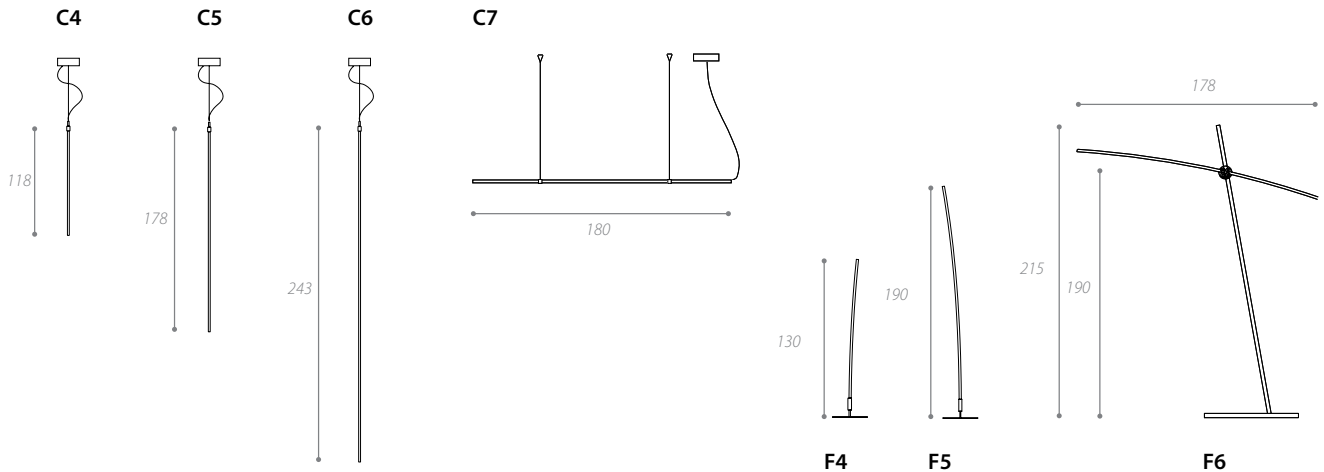

ARCHETTO SHAPED

SUSPENSION/FLOOR LAMP

TYPE:

PROJECT NAME:

Modular suspension lamps on multiple canopies

SPECIFICATION SHEET

C4 3k white	34W-1185Lm	24v	Driver included on/off	C4c 3k white	34W-1185Lm	24v	Driver needed not included
C4 3k white/Dim.	34W-1185Lm	24v	Driver included/wireless dimmer	C4c 4k white	34W-1185Lm	24v	Driver needed not included
C4 4k white	34W-1185Lm	24v	Driver included on/off	C4c RGB	23W	24v	Driver needed not included
C4 4k white/Dim.	34W-1185Lm	24v	Driver included/wireless dimmer	C5c 3k white	50W-1800Lm	24v	Driver needed not included
C4 RGB	23W	24v	Driver + controller included	C5c 4k white	50W-1800Lm	24v	Driver needed not included
C5 3k white	50W-1800Lm	24v	Driver included on/off	C5c RGB	35W	24v	Driver needed not included
C5 3k white/Dim.	50W-1800Lm	24v	Driver included/wireless dimmer	C6c 3k white	70W-2470Lm	24v	Driver needed not included
C5 4k white	50W-1800Lm	24v	Driver included on/off	C6c 4k white	70W-2470Lm	24v	Driver needed not included
C5 4k white/Dim.	50W-1800Lm	24v	Driver included/wireless dimmer	C6c RGB	48W	24v	Driver needed not included
C5 RGB	35W	24v	Driver + controller included	F4 3k white/Dim.	34W-1185Lm	24v	Driver on the wire/wireless dimm.
C6 3k white	70W-2470Lm	24v	Driver included on/off	F4 4k white/Dim.	34W-1185Lm	24v	Driver on the wire/wireless dimm.
C6 3k white/Dim.	70W-2470Lm	24v	Driver included/wireless dimmer	F4 RGB	23W	24v	D. on the wire/Controller incl.
C6 4k white	70W-2470Lm	24v	Driver included on/off	F5 3k white/Dim.	50W-1800Lm	24v	Driver on the wire/wireless dimm.
C6 4k white/Dim.	70W-2470Lm	24v	Driver included/wireless dimmer	F5 4k white/Dim.	50W-1800Lm	24v	Driver on the wire/wireless dimm.
C6 RGB	48W	24v	Driver + controller included	F5 RGB	35W	24v	D. on the wire/Controller incl.
C7 3k white	50W-1800Lm	24v	Driver included on/off	F6 3k white/Dim.	50W-1800Lm	24v	Driver on the wire/wireless dimm.
C7 3k white/Dim.	50W-1800Lm	24v	Driver included/wireless dimmer	F6 4k white/Dim.	50W-1800Lm	24v	Driver on the wire/wireless dimm.
C7 4k white	50W-1800Lm	24v	Driver included on/off	F6 RGB	35W	24v	D. on the wire/Contr. incl.
C7 4k white/Dim.	50W-1800Lm	24v	Driver included/wireless dimmer				
C7 RGB	35W	24v	Driver + controller included				

CM1 white	Multiple canopies 4 pins	Max 200W	forC4c/C5c/C6c	Driver included on/off. Dimmer on demand
CM2 white	Multiple canopies 6 pins	Max 300W	forC4c/C5c/C6c	Driver included on/off. Dimmer on demand
CM3white	Multiple canopies 8 pins	Max 400W	forC4c/C5c/C6c	Driver included on/off. Dimmer on demand
CM1 RGB	Multiple canopies 4 pins	Max 200W	forC4c/C5c/C6c	Driver + controller included
CM2 RGB	Multiple canopies 6 pins	Max 300W	forC4c/C5c/C6c	Driver + controller included
CM3 RGB	Multiple canopies 8 pins	Max 400W	forC4c/C5c/C6c	Driver + controller included