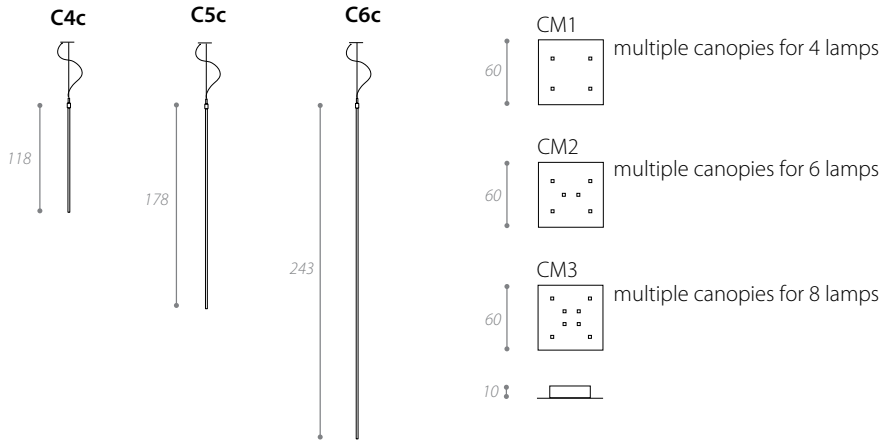

ARCHETTO SHAPED

SUSPENSION/FLOOR LAMP

TYPE:

PROJECT NAME:

Modular suspension lamps on multiple canopies

SPECIFICATION SHEET

C4 3k white	34W-1185Lm	24v	Driver included on/off	C4c 3k white	34W-1185Lm	24v	Driver needed not included
C4 3k white/Dim.	34W-1185Lm	24v	Driver included/wireless dimmer	C4c 4k white	34W-1185Lm	24v	Driver needed not included
C4 4k white	34W-1185Lm	24v	Driver included on/off	C4c RGB	23W	24v	Driver needed not included
C4 4k white/Dim.	34W-1185Lm	24v	Driver included/wireless dimmer	C5c 3k white	50W-1800Lm	24v	Driver needed not included
C4 RGB	23W	24v	Driver + controller included	C5c 4k white	50W-1800Lm	24v	Driver needed not included
C5 3k white	50W-1800Lm	24v	Driver included on/off	C5c RGB	35W	24v	Driver needed not included
C5 3k white/Dim.	50W-1800Lm	24v	Driver included/wireless dimmer	C6c 3k white	70W-2470Lm	24v	Driver needed not included
C5 4k white	50W-1800Lm	24v	Driver included on/off	C6c 4k white	70W-2470Lm	24v	Driver needed not included
C5 4k white/Dim.	50W-1800Lm	24v	Driver included/wireless dimmer	C6c RGB	48W	24v	Driver needed not included
C5 RGB	35W	24v	Driver + controller included	F4 3k white/Dim.	34W-1185Lm	24v	Driver on the wire/wireless dimm.
C6 3k white	70W-2470Lm	24v	Driver included on/off	F4 4k white/Dim.	34W-1185Lm	24v	Driver on the wire/wireless dimm.
C6 3k white/Dim.	70W-2470Lm	24v	Driver included/wireless dimmer	F4 RGB	23W	24v	D. on the wire/Controller incl.
C6 4k white	70W-2470Lm	24v	Driver included on/off	F5 3k white/Dim.	50W-1800Lm	24v	Driver on the wire/wireless dimm.
C6 4k white/Dim.	70W-2470Lm	24v	Driver included/wireless dimmer	F5 4k white/Dim.	50W-1800Lm	24v	Driver on the wire/wireless dimm.
C6 RGB	48W	24v	Driver + controller included	F5 RGB	35W	24v	D. on the wire/Controller incl.
C7 3k white	50W-1800Lm	24v	Driver included on/off	F6 3k white/Dim.	50W-1800Lm	24v	Driver on the wire/wireless dimm.
C7 3k white/Dim.	50W-1800Lm	24v	Driver included/wireless dimmer	F6 4k white/Dim.	50W-1800Lm	24v	Driver on the wire/wireless dimm.
C7 4k white	50W-1800Lm	24v	Driver included on/off	F6 RGB	35W	24v	D. on the wire/Contr. incl.
C7 4k white/Dim.	50W-1800Lm	24v	Driver included/wireless dimmer				
C7 RGB	35W	24v	Driver + controller included				

CM1 white	Multiple canopies 4 pins	Max 200W	forC4c/C5c/C6c	Driver included on/off. Dimmer on demand
CM2 white	Multiple canopies 6 pins	Max 300W	forC4c/C5c/C6c	Driver included on/off. Dimmer on demand
CM3white	Multiple canopies 8 pins	Max 400W	forC4c/C5c/C6c	Driver included on/off. Dimmer on demand
CM1 RGB	Multiple canopies 4 pins	Max 200W	forC4c/C5c/C6c	Driver + controller included
CM2 RGB	Multiple canopies 6 pins	Max 300W	forC4c/C5c/C6c	Driver + controller included
CM3 RGB	Multiple canopies 8 pins	Max 400W	forC4c/C5c/C6c	Driver + controller included