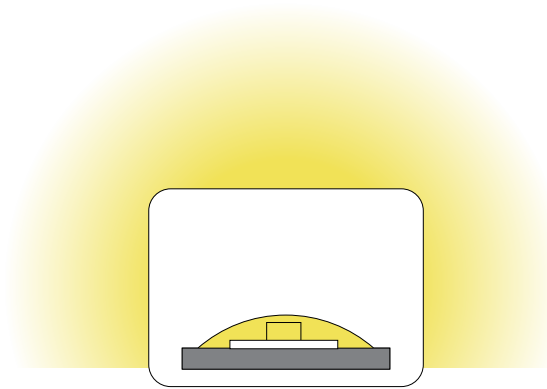

ARCHETTO SHAPED

SUSPENSION/FLOOR LAMP

TYPE:

PROJECT NAME:

SPECIFICATION SHEET

ARCHETTO SHAPED

SUSPENSION/FLOOR LAMP

TYPE:

PROJECT NAME:

Light's direction

Stiff aluminum bar and LED strip integrated

For horizontal applications

SPECIFICATION SHEET

C1 3k white	50W-1800Lm	24v	Driver included on/off
C1 3k white/Dim.	50W-1800Lm	24v	Driver included/wireless dimmer
C1 4k white	50W-1800Lm	24v	Driver included on/off
C1 4k white/Dim.	50W-1800Lm	24v	Driver included/wireless dimmer
C1 RGB	35W	24v	Driver + controller included
C2 3k white	50W-1800Lm	24v	Driver included on/off
C2 3k white/Dim.	50W-1800Lm	24v	Driver included/wireless dimmer
C2 4k white	50W-1800Lm	24v	Driver included on/off
C2 4k white/Dim.	50W-1800Lm	24v	Driver included/wireless dimmer
C2 RGB	35W	24v	Driver + controller included
C3 3k white	70W-2470Lm	24v	Driver included on/off
C3 3k white/Dim.	70W-2470Lm	24v	Driver included/wireless dimmer
C3 4k white	70W-2470Lm	24v	Driver included on/off
C3 4k white/Dim.	70W-2470Lm	24v	Driver included/wireless dimmer
C3 RGB	48W	24v	Driver + controller included
C8 3k white	50W-1800Lm	24v	Driver included on/off
C8 3k white/Dim.	50W-1800Lm	24v	Driver included/wireless dimmer
C8 4k white	50W-1800Lm	24v	Driver included on/off
C8 4k white/Dim.	50W-1800Lm	24v	Driver included/wireless dimmer
C8 RGB	35W	24v	Driver + controller included