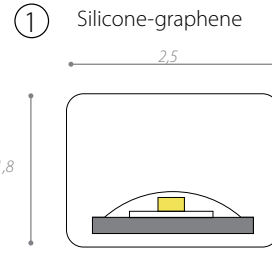

PROJECT NAME:

Light's direction

Stiff aluminum bar and LED strip integrated

For horizontal applications

SPECIFICATION SHEET

C1 3k white	50W-1800Lm	24v	Driver included on/off
C1 3k white/Dim.	50W-1800Lm	24v	Driver included/wireless dimmer
C1 4k white	50W-1800Lm	24v	Driver included on/off
C1 4k white/Dim.	50W-1800Lm	24v	Driver included/wireless dimmer
C1 RGB	35W	24v	Driver + controller included
C2 3k white	50W-1800Lm	24v	Driver included on/off
C2 3k white/Dim.	50W-1800Lm	24v	Driver included/wireless dimmer
C2 4k white	50W-1800Lm	24v	Driver included on/off
C2 4k white/Dim.	50W-1800Lm	24v	Driver included/wireless dimmer
C2 RGB	35W	24v	Driver + controller included
C3 3k white	70W-2470Lm	24v	Driver included on/off
C3 3k white/Dim.	70W-2470Lm	24v	Driver included/wireless dimmer
C3 4k white	70W-2470Lm	24v	Driver included on/off
C3 4k white/Dim.	70W-2470Lm	24v	Driver included/wireless dimmer
C3 RGB	48W	24v	Driver + controller included
C8 3k white	50W-1800Lm	24v	Driver included on/off
C8 3k white/Dim.	50W-1800Lm	24v	Driver included/wireless dimmer
C8 4k white	50W-1800Lm	24v	Driver included on/off
C8 4k white/Dim.	50W-1800Lm	24v	Driver included/wireless dimmer
C8 RGB	35W	24v	Driver + controller included