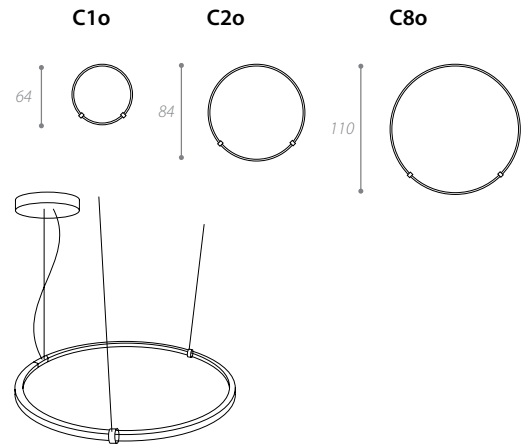

PROJECT NAME:

Light's direction

Stiff aluminum bar and LED strip integrated

For horizontal applications

SPECIFICATION SHEET

C1 3k white	50W-1800Lm	24v	Driver included on/off
C1 3k white/Dim.	50W-1800Lm	24v	Driver included/wireless dimmer
C1 4k white	50W-1800Lm	24v	Driver included on/off
C1 4k white/Dim.	50W-1800Lm	24v	Driver included/wireless dimmer
C1 RGB	35W	24v	Driver + controller included
C2 3k white	50W-1800Lm	24v	Driver included on/off
C2 3k white/Dim.	50W-1800Lm	24v	Driver included/wireless dimmer
C2 4k white	50W-1800Lm	24v	Driver included on/off
C2 4k white/Dim.	50W-1800Lm	24v	Driver included/wireless dimmer
C2 RGB	35W	24v	Driver + controller included
C3 3k white	70W-2470Lm	24v	Driver included on/off
C3 3k white/Dim.	70W-2470Lm	24v	Driver included/wireless dimmer
C3 4k white	70W-2470Lm	24v	Driver included on/off
C3 4k white/Dim.	70W-2470Lm	24v	Driver included/wireless dimmer
C3 RGB	48W	24v	Driver + controller included
C8 3k white	50W-1800Lm	24v	Driver included on/off
C8 3k white/Dim.	50W-1800Lm	24v	Driver included/wireless dimmer
C8 4k white	50W-1800Lm	24v	Driver included on/off
C8 4k white/Dim.	50W-1800Lm	24v	Driver included/wireless dimmer
C8 RGB	35W	24v	Driver + controller included