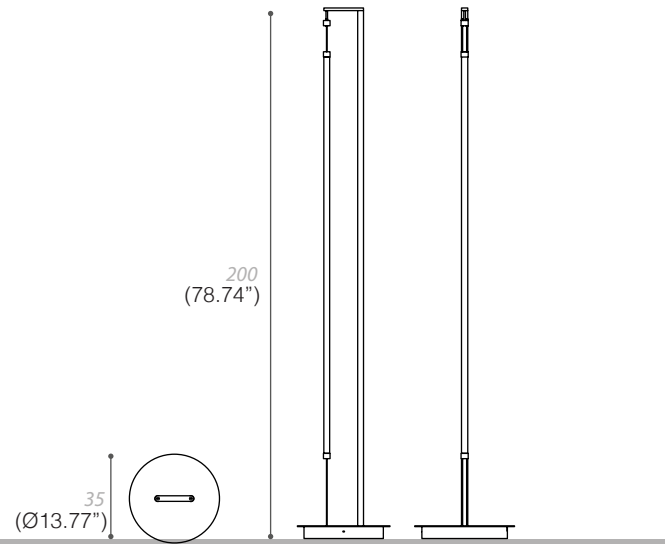

ROBINHOOD

FLOOR LAMP

TYPE:

PROJECT NAME:

SPECIFICATION SHEET

F1

F1 LED 24V 60W 3300lm 2700°K / 3000°K / 4000°K Dimmer included

MATERIAL: metal and silicone