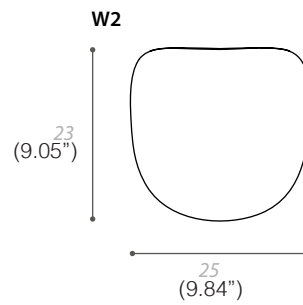

OPERA

WALL MOUNT

TYPE:

PROJECT NAME:

design Gianfranco Marabese 2019

SPECIFICATION SHEET

OPERA

WALL MOUNT

TYPE:

PROJECT NAME:

OPERA

W1 Gu10 750lm 
 W2 E26 Led 2550lm 

MATERIAL: metal

SPECIFICATION SHEET