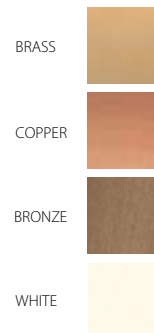

TYPE:

PROJECT NAME:

OPERA

W1 Gu10 750lm 
 W2 E26 Led 2550lm 

MATERIAL: metal

SPECIFICATION SHEET