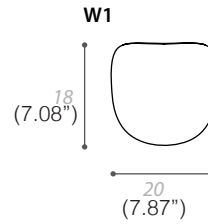

OPERA

WALL MOUNT

TYPE:

PROJECT NAME:

design Gianfranco Marabese 2019

SPECIFICATION SHEET

OPERA

WALL MOUNT

TYPE:

PROJECT NAME:

OPERA

W1 Gu10 750lm 
 W2 E26 Led 2550lm 

MATERIAL: metal

SPECIFICATION SHEET