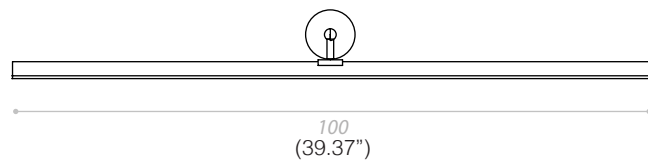

MAKE UP

WALL MOUNT

TYPE:

PROJECT NAME:

MAKE UP

- **W1** LED 15w/24v 1400Lm 3000°k
- **W2** LED 30w/24v 2800Lm 3000°k
- **W3** LED 15w/24v 1400Lm 3000°k
- **W4** LED 30w/24v 2800Lm 3000°k

MATERIAL: aluminum

CHROME

W1

W3

W2

W4

SPECIFICATION SHEET