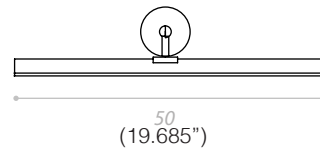

TYPE:

PROJECT NAME:

MAKE UP

- W1** LED 15w/24v 1400Lm 3000°k
- W2** LED 30w/24v 2800Lm 3000°k
- W3** LED 15w/24v 1400Lm 3000°k
- W4** LED 30w/24v 2800Lm 3000°k

MATERIAL: aluminum

CHROME

W1

W3