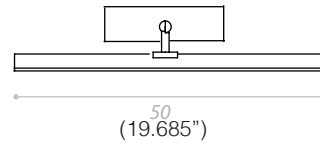

TYPE:

PROJECT NAME:

MAKE UP

- W1** LED 15w/24v 1400Lm 3000°k
- W2** LED 30w/24v 2800Lm 3000°k
- W3** LED 15w/24v 1400Lm 3000°k
- W4** LED 30w/24v 2800Lm 3000°k

MATERIAL: aluminum

CHROME

W1

W3