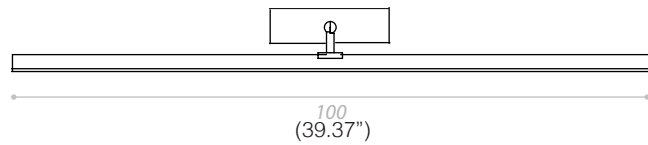

MAKE UP

WALL MOUNT

TYPE:

PROJECT NAME:

MAKE UP

- **W1** LED 15w/24v 1400Lm 3000°k
- **W2** LED 30w/24v 2800Lm 3000°k
- **W3** LED 15w/24v 1400Lm 3000°k
- **W4** LED 30w/24v 2800Lm 3000°k

MATERIAL: aluminum

CHROME

W1

W3

W2

W4

SPECIFICATION SHEET