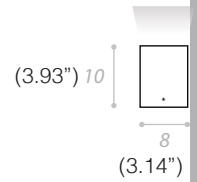

# CU-BOX INDOOR

CEILING/WALL

TYPE:

PROJECT NAME:

SPECIFICATION SHEET

C1

W1

C1 LED GU10 120V  
W1 LED GU10 120V