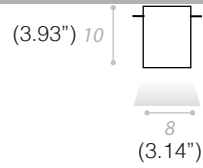

# CU-BOX INDOOR

CEILING/WALL

TYPE:

PROJECT NAME:

SPECIFICATION SHEET

C1

W1

C1 LED GU10 120V  
W1 LED GU10 120V