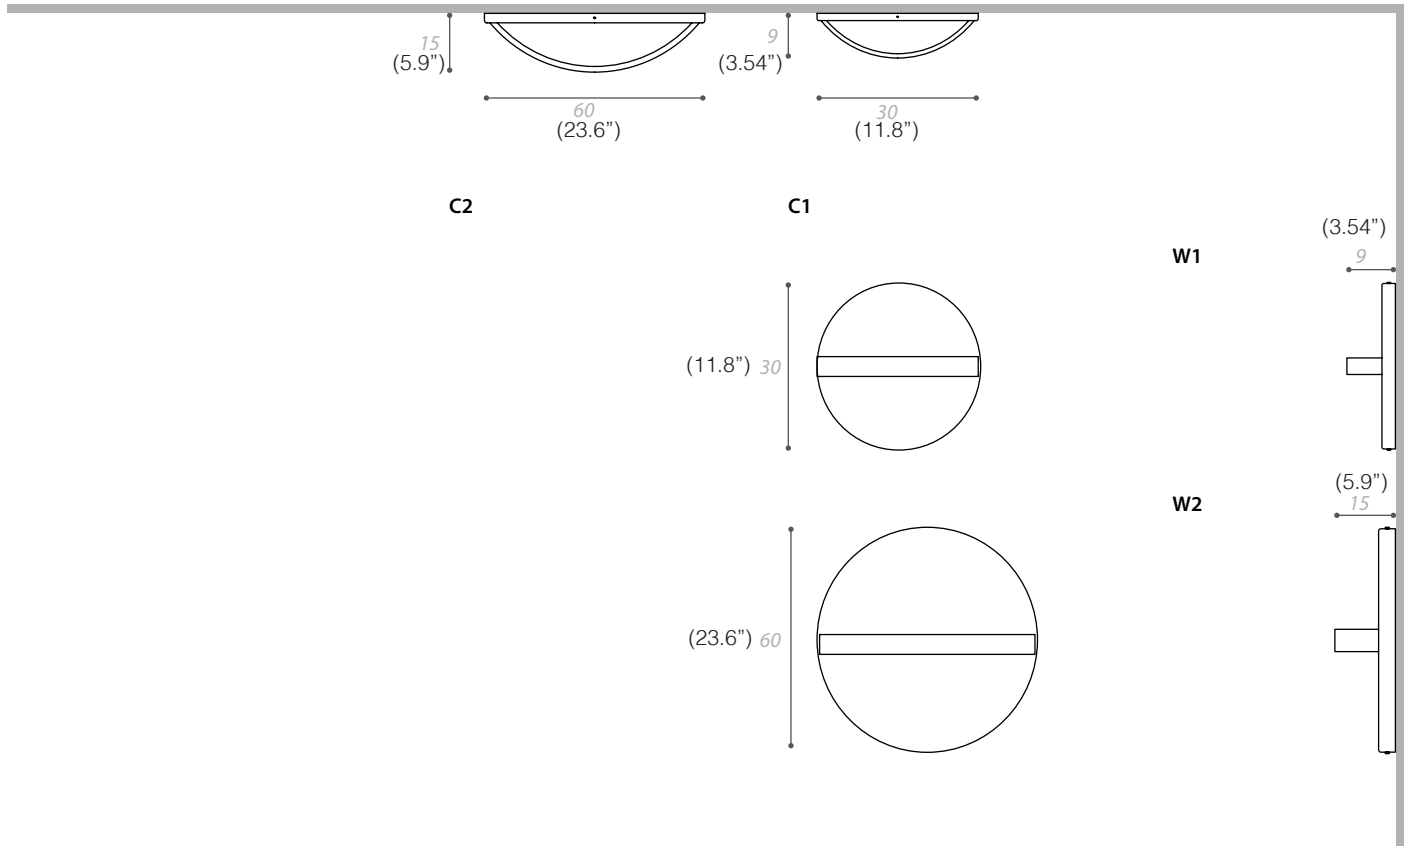

# AURORA

CEILING/WALL

TYPE:

PROJECT NAME:

SPECIFICATION SHEET

# AURORA

CEILING/WALL

TYPE:

PROJECT NAME:

AURORA

MATERIAL: metal

SPECIFICATION SHEET

- C1 LED 6W 350mA 800lm 3000K
- C2 LED 12W 350mA 1600lm 3000K
- W1 LED 6W 350mA 800lm 3000K
- W2 LED 12W 350mA 1600lm 3000K