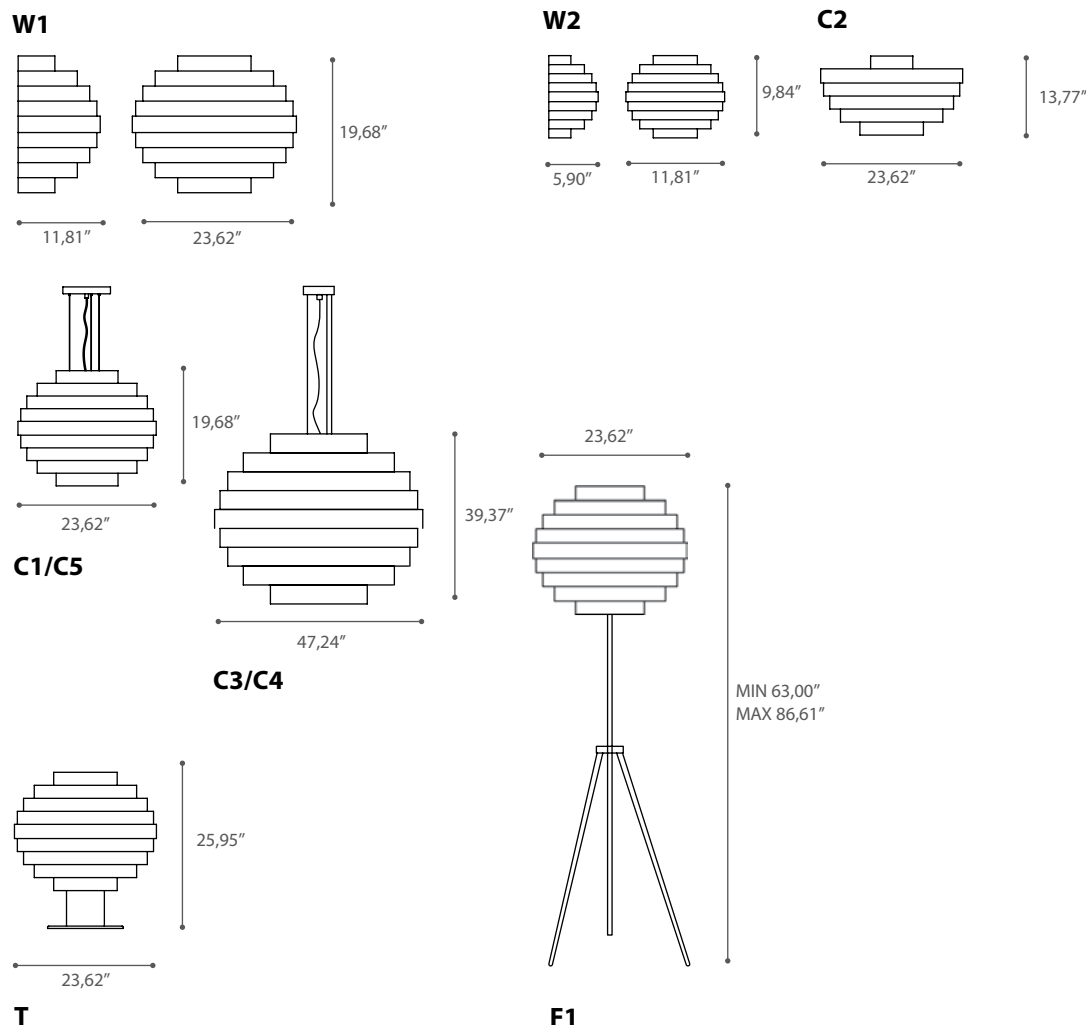

MAMAMIA

design Theo e Silvia Sogni 2003

TYPE:

PROJECT NAME:

Progetto che riprende ed attualizza formalmente alcuni segni che hanno caratterizzato il design nordico, unendoli ad atmosfere luminose di sapore orientale. Nove anelli in metallo vengono montati su un telaio metallico a formare lampade da terra, parete, tavolo, sospensione e plafone. Dalla fonte luminosa, posizionata all'interno del volume, si irradia una luce netta e precisa che genera sulle superfici effetti e riflessi suggestivi. Finiture: bianco, alluminio, nero con interno alluminio, bronzo con interno foglia rame, foglia oro, foglia argento e foglia rame.

The project take again and make formally actual some signs which characterize the Nordic design and combine them to luminous atmosphere with an oriental taste. Nine metal rings with different diameter was assembled on a metallic for floor, wall, table, suspension and ceiling versions. From the light source, which is situated inside the volume's lamp, radiates a clear light which creates suggestive effects and reflexes on the external surfaces of the rings.

Finishes: white, aluminium, black with aluminium inner part, bronze with copper leaf inner part, gold, silver and copper leaf.

SPECIFICATION SHEET

W1	2x Hal-Eco E26 105W 2000lm	C	Fluo E26 33W 2250lm	A	LED E26 16W 1500lm	A+
W2	1x LinearLed 5W 500lm	A+				
C2	1x Hal-Eco E26 105W 2000lm	C	Fluo E26 33W 2250lm	A	LED E26 16W 1500lm	A+
C1	1x Hal-Eco E26 105W 2000lm	C	Fluo E26 33W 2250lm	A	LED E26 16W 1500lm	A+
C5	1x HQI/CDM E26 70W 6600lm	A				
C3	1x HQI/CDM E26 70W 6600lm	A				
C4	3x Hal-Eco E26 105W 2000lm	C	Fluo E26 33W 2250lm	A	LED E26 16W 1500lm	A+
T	1x Hal-Eco E26 105W 2000lm	C	Fluo E26 33W 2250lm	A	LED E26 16W 1500lm	A+
F1	3x Hal-Eco E26 105W 2000lm	C	Fluo E26 33W 2250lm	A	LED E26 16W 1500lm	A+