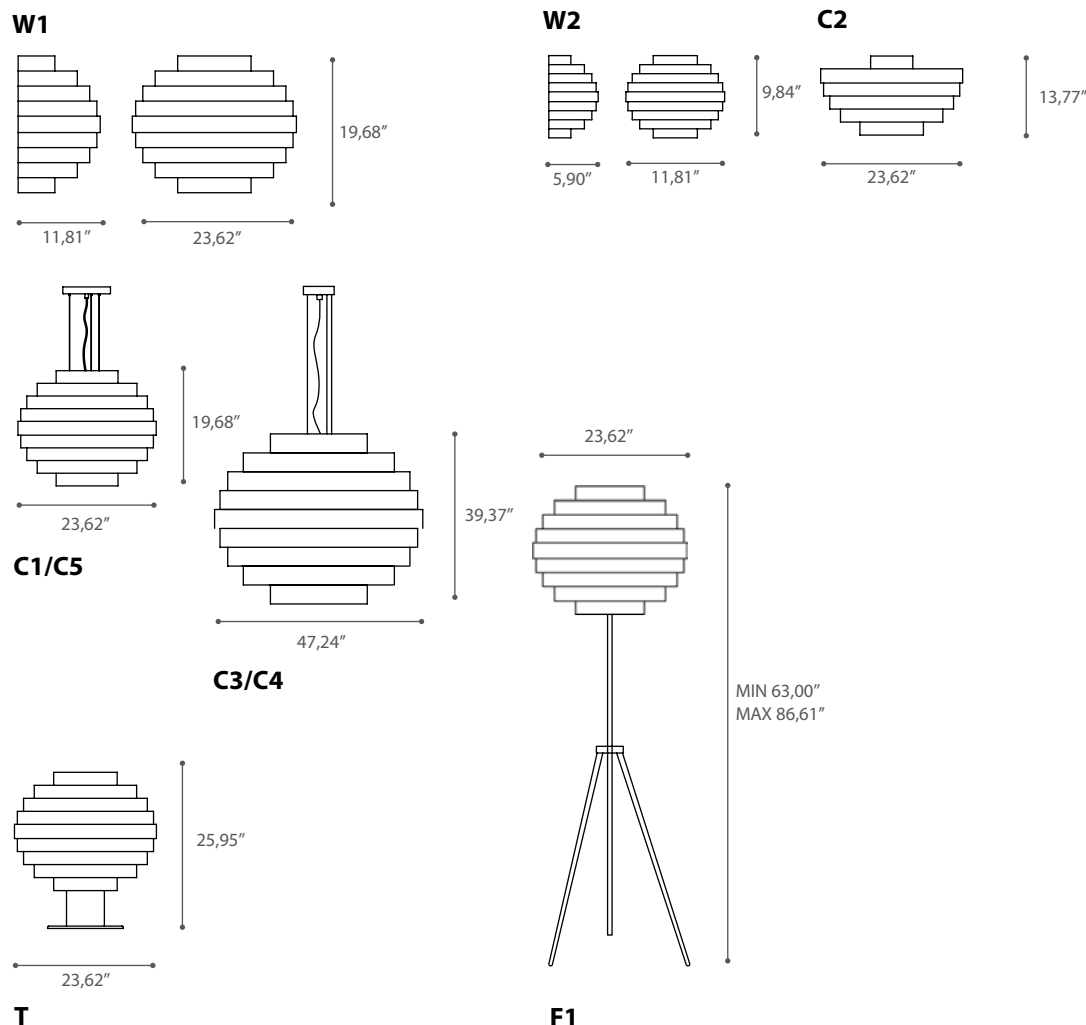

# MAMAMIA

design Theo e Silvia Sogni 2003

TYPE:

PROJECT NAME:

Progetto che riprende ed attualizza formalmente alcuni segni che hanno caratterizzato il design nordico, unendoli ad atmosfere luminose di sapore orientale. Nove anelli in metallo vengono montati su un telaio metallico a formare lampade da terra, parete, tavolo, sospensione e plafone. Dalla fonte luminosa, posizionata all'interno del volume, si irradia una luce netta e precisa che genera sulle superfici effetti e riflessi suggestivi. Finiture: bianco, alluminio, nero con interno alluminio, bronzo con interno foglia rame, foglia oro, foglia argento e foglia rame.

The project take again and make formally actual some signs which characterize the Nordic design and combine them to luminous atmosphere with an oriental taste. Nine metal rings with different diameter was assembled on a metallic for floor, wall, table, suspension and ceiling versions. From the light source, which is situated inside the volume's lamp, radiates a clear light which creates suggestive effects and reflexes on the external surfaces of the rings.

Finishes: white, aluminium, black with aluminium inner part, bronze with copper leaf inner part, gold, silver and copper leaf.

<b>W1</b>	2x Hal-Eco E26 105W 2000lm	<b>C</b>	Fluo E26 33W 2250lm	<b>A</b>	LED E26 16W 1500lm	<b>A+</b>
<b>W2</b>	1x LinearLed 5W 500lm	<b>A+</b>				
<b>C2</b>	1x Hal-Eco E26 105W 2000lm	<b>C</b>	Fluo E26 33W 2250lm	<b>A</b>	LED E26 16W 1500lm	<b>A+</b>
<b>C1</b>	1x Hal-Eco E26 105W 2000lm	<b>C</b>	Fluo E26 33W 2250lm	<b>A</b>	LED E26 16W 1500lm	<b>A+</b>
<b>C5</b>	1x HQI/CDM E26 70W 6600lm	<b>A</b>				
<b>C3</b>	1x HQI/CDM E26 70W 6600lm	<b>A</b>				
<b>C4</b>	3x Hal-Eco E26 105W 2000lm	<b>C</b>	Fluo E26 33W 2250lm	<b>A</b>	LED E26 16W 1500lm	<b>A+</b>
<b>T</b>	1x Hal-Eco E26 105W 2000lm	<b>C</b>	Fluo E26 33W 2250lm	<b>A</b>	LED E26 16W 1500lm	<b>A+</b>
<b>F1</b>	3x Hal-Eco E26 105W 2000lm	<b>C</b>	Fluo E26 33W 2250lm	<b>A</b>	LED E26 16W 1500lm	<b>A+</b>