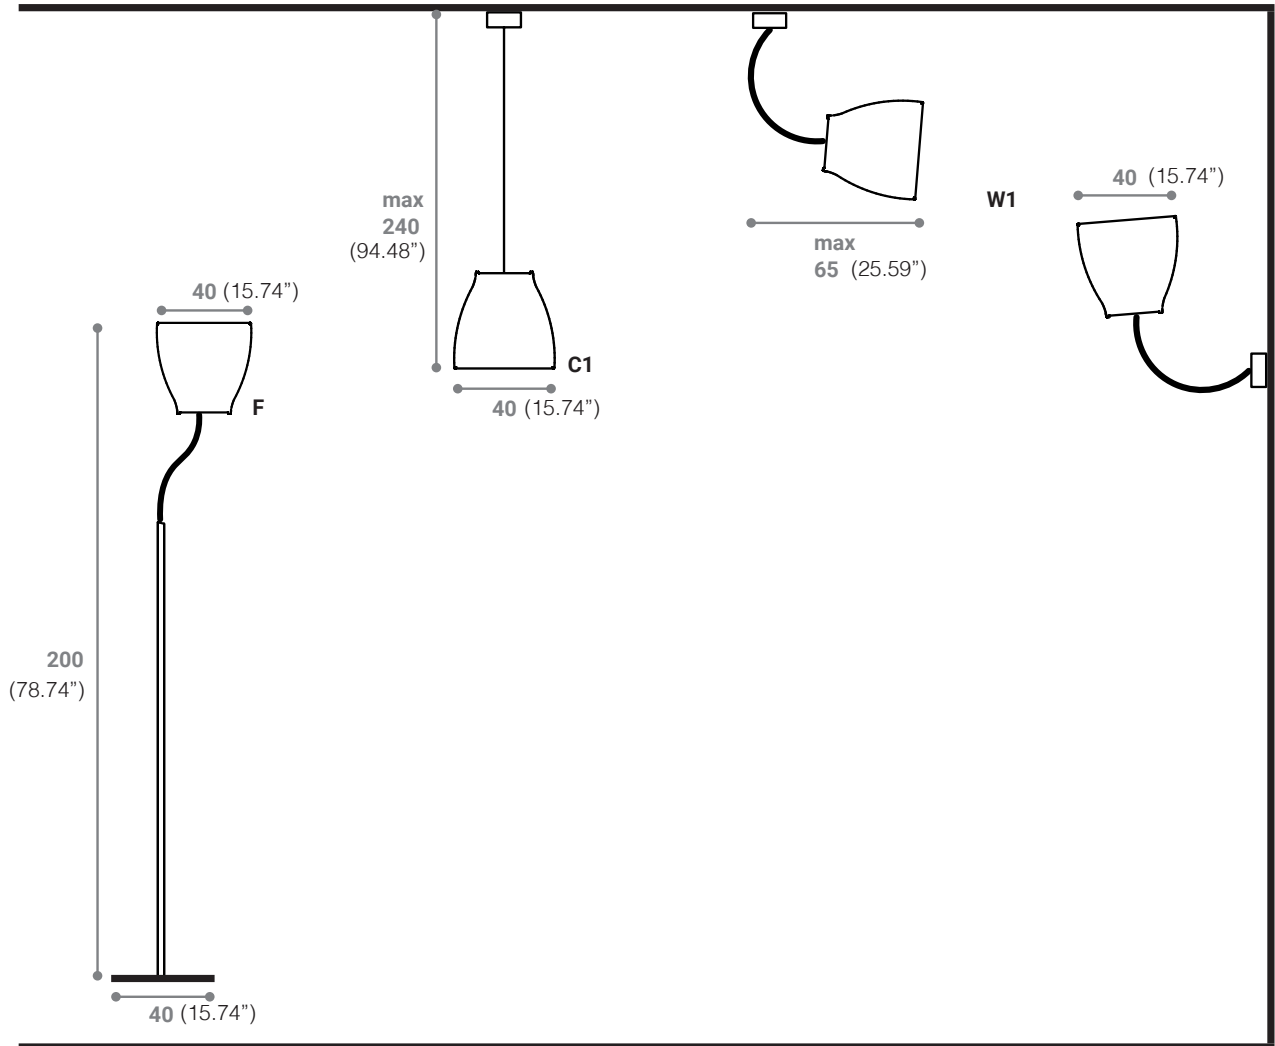

GARDEN

TYPE:

PROJECT NAME:

GARDEN

INDOOR COLLECTION

design Gianfranco Marabese 2023

"Garden was born in 1996 as a small aluminum light diffuser hooked to a flexible support that allows it to be oriented. There is a new design, which defines an elegant diffuser, also sought after in the combinations and finishes. New is the technique of the structure, in order to adapt to today's modes of use, types and family, which is enlarged by introducing 2 new sizes. This is how diffusers for high lighting performance and scenic effects take shape, of the product itself, capable of becoming a protagonist in space. In fact, through the flexibility of the supports, there are many possible positions for the diffuser, which customize the lighting effects and directionality of the light".

SPECIFICATION SHEET

GARDEN

TYPE:

PROJECT NAME:

GARDEN

Light Source

LED E26 20W 2500lm

3x LED E26 20W 2500lm tot. 7500lm

MATERIAL

Aluminum

BRASS

BRONZE

WHITE

BLACK

SPECIFICATION SHEET