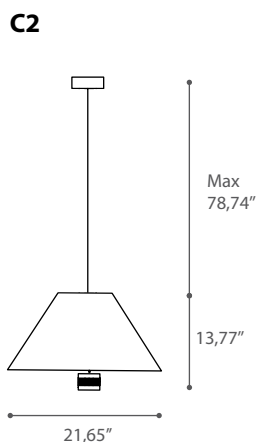

*Materials: black metal / gold leaf inner part, white / gold leaf or white inner part. Aluminum / aluminum inner part. Bronze/Copper leaf.*

\*Altezze speciali su richiesta

\*Special height on demand

SPECIFICATION SHEET