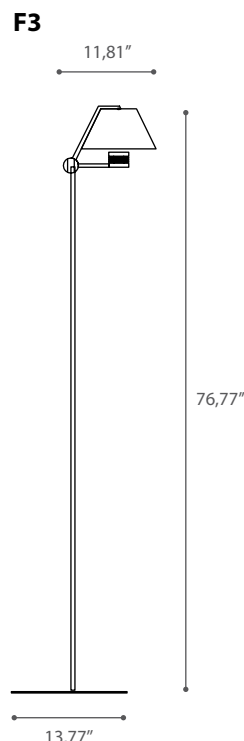

*Materials: black metal / gold leaf inner part, white / gold leaf or white inner part. Aluminum / aluminum inner part. Bronze/Copper leaf.*

\*Altezze speciali su richiesta

\*Special height on demand

SPECIFICATION SHEET