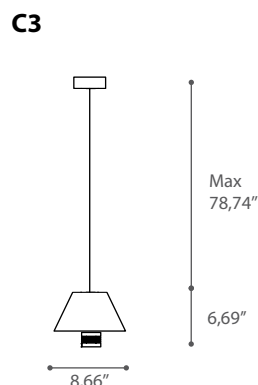

*Materials: black metal / gold leaf inner part, white / gold leaf or white inner part. Aluminum / aluminum inner part. Bronze/Copper leaf.*

\*Altezze speciali su richiesta

\*Special height on demand

SPECIFICATION SHEET