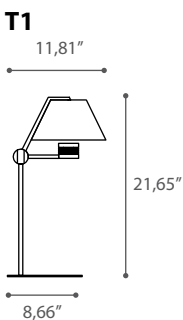

*Materials: black metal / gold leaf inner part, white / gold leaf or white inner part. Aluminum / aluminum inner part. Bronze/Copper leaf.*

\*Altezze speciali su richiesta

\*Special height on demand

SPECIFICATION SHEET