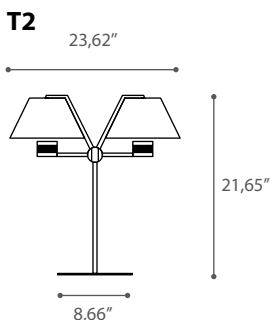

*Materials: black metal / gold leaf inner part, white / gold leaf or white inner part. Aluminum / aluminum inner part. Bronze/Copper leaf.*

\*Altezze speciali su richiesta

\*Special height on demand

SPECIFICATION SHEET