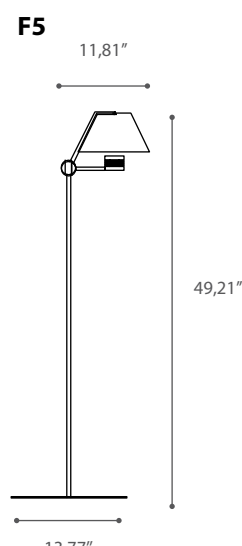

*Materials: black metal / gold leaf inner part, white / gold leaf or white inner part. Aluminum / aluminum inner part. Bronze/Copper leaf.*

\*Altezze speciali su richiesta

\*Special height on demand

SPECIFICATION SHEET