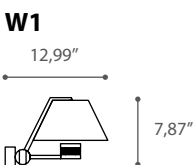

*Materials: black metal / gold leaf inner part, white / gold leaf or white inner part. Aluminum / aluminum inner part. Bronze/Copper leaf.*

\*Altezze speciali su richiesta

\*Special height on demand

SPECIFICATION SHEET