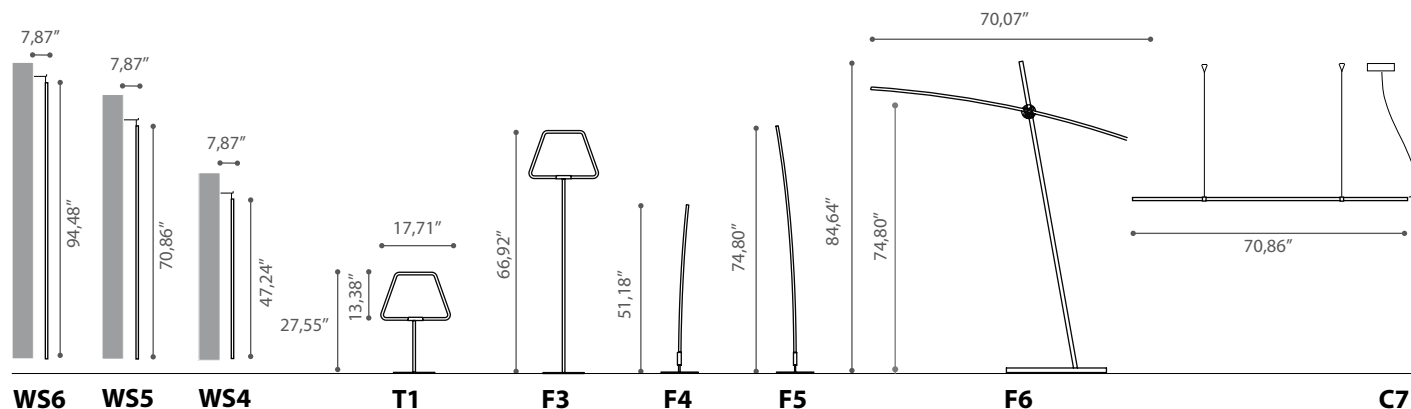

Steli in metallo cromato.

Alimentazione: 24v (inclusi)

Led bianco: 4000°k, 28w/mt, 240 led/mt, 1030Lm/mt

RGB: 120 Led/mt, 20w/mt.

Coestruso in alluminio e silicone.

Sistemi di controllo: radio / infrarossi / DMX.

Chrome plated structure. Power: 24v (included).

White led: 4000°k, 28w/mt, 240 led/mt, 1030Lm/mt

RGB: 120 Led/mt 20w/mt..

Aluminum and silicone coextruded.

Control's systems: radio / infrared / DMX.

On/Off Dimmer.

A meter is 39,37"

Archetto è un modello depositato

Archetto is a trademark

TYPE:

PROJECT NAME:

C1 white	50W-1800Lm	Driver included TRIAC Dimming	WS4 white	34W-1185Lm	Driver on the wire on/off
C1 RGB	35W	Driver + controller included	WS4 white/Dim.	34W-1185Lm	Driver on the wire/wireless dimm.
C2 white	50W-1800Lm	Driver included TRIAC Dimming	WS4 RGB	23W	D. on the wire/Controller incl.
C2 RGB	35W	Driver + controller included	WS5 white	50W-1800Lm	Driver on the wire on/off
C3 white	70W-2470Lm	Driver included TRIAC Dimming	WS5 white/Dim.	50W-1800Lm	Driver on the wire/wireless dimm.
C3 RGB	48W	Driver + controller included	WS5 RGB	35W	D. on the wire/Controller incl.
C7 white	50W-1800Lm	Driver included TRIAC Dimming	WS6 white	70W-2470Lm	Driver included on/off
C7 RGB	35W	Driver + controller included	WS6 white/Dim.	70W-2470Lm	Driver included/wireless dimmer
			WS6 RGB	48W	Driver + controller included