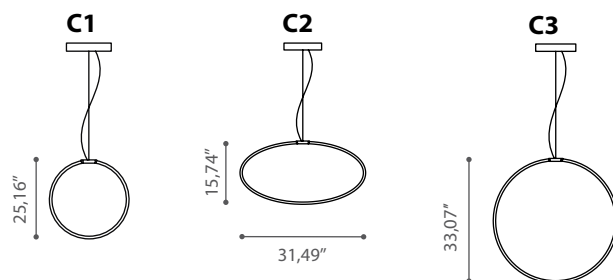

Steli in metallo cromato.

Alimentazione: 24v (inclusi)

Led bianco: 4000°k, 28w/mt, 240 led/mt, 1030Lm/mt

RGB: 120 Led/mt, 20w/mt.

Coestruso in alluminio e silicone.

Sistemi di controllo: radio / infrarossi / DMX.

Chrome plated structure. Power: 24v (included).

White led: 4000°k, 28w/mt, 240 led/mt, 1030Lm/mt

RGB: 120 Led/mt 20w/mt..

Aluminum and silicone coextruded.

Control's systems: radio / infrared / DMX.

On/Off Dimmer.

A meter is 39,37"

Archetto è un modello depositato

Archetto is a trademark

TYPE:

PROJECT NAME:

C1 white	50W-1800Lm	Driver included TRIAC Dimming	WS4 white	34W-1185Lm	Driver on the wire on/off
C1 RGB	35W	Driver + controller included	WS4 white/Dim.	34W-1185Lm	Driver on the wire/wireless dimm.
C2 white	50W-1800Lm	Driver included TRIAC Dimming	WS4 RGB	23W	D. on the wire/Controller incl.
C2 RGB	35W	Driver + controller included	WS5 white	50W-1800Lm	Driver on the wire on/off
C3 white	70W-2470Lm	Driver included TRIAC Dimming	WS5 white/Dim.	50W-1800Lm	Driver on the wire/wireless dimm.
C3 RGB	48W	Driver + controller included	WS5 RGB	35W	D. on the wire/Controller incl.
C7 white	50W-1800Lm	Driver included TRIAC Dimming	WS6 white	70W-2470Lm	Driver included on/off
C7 RGB	35W	Driver + controller included	WS6 white/Dim.	70W-2470Lm	Driver included/wireless dimmer
			WS6 RGB	48W	Driver + controller included