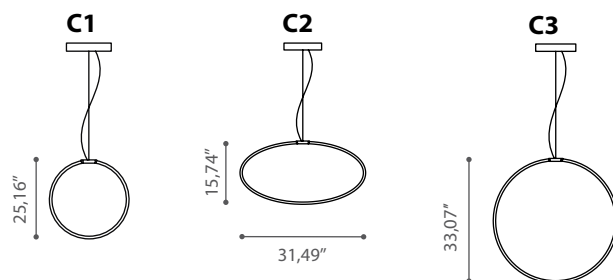

Steli in metallo cromato.

Alimentazione: 24v (inclusi)

Led bianco: 4000°k, 28w/mt, 240 led/mt, 1030Lm/mt

RGB: 120 Led/mt, 20w/mt.

Coestruso in alluminio e silicone.

Sistemi di controllo: radio / infrarossi / DMX.

Chrome plated structure. Power: 24v (included).

White led: 4000°k, 28w/mt, 240 led/mt, 1030Lm/mt

RGB: 120 Led/mt 20w/mt.

Aluminum and silicone coextruded.

Control's systems: radio / infrared / DMX.

On/Off Dimmer.

A meter is 39,37"

Archetto è un modello depositato

Archetto is a trademark

TYPE:

PROJECT NAME:

| | | | | | |
|-----------------|------------|-------------------------------|-----------------------|------------|-----------------------------------|
| C1 white | 50W-1800Lm | Driver included TRIAC Dimming | WS4 white | 34W-1185Lm | Driver on the wire on/off |
| C1 RGB | 35W | Driver + controller included | WS4 white/Dim. | 34W-1185Lm | Driver on the wire/wireless dimm. |
| C2 white | 50W-1800Lm | Driver included TRIAC Dimming | WS4 RGB | 23W | D. on the wire/Controller incl. |
| C2 RGB | 35W | Driver + controller included | WS5 white | 50W-1800Lm | Driver on the wire on/off |
| C3 white | 70W-2470Lm | Driver included TRIAC Dimming | WS5 white/Dim. | 50W-1800Lm | Driver on the wire/wireless dimm. |
| C3 RGB | 48W | Driver + controller included | WS5 RGB | 35W | D. on the wire/Controller incl. |
| C7 white | 50W-1800Lm | Driver included TRIAC Dimming | WS6 white | 70W-2470Lm | Driver included on/off |
| C7 RGB | 35W | Driver + controller included | WS6 white/Dim. | 70W-2470Lm | Driver included/wireless dimmer |
| | | | WS6 RGB | 48W | Driver + controller included |