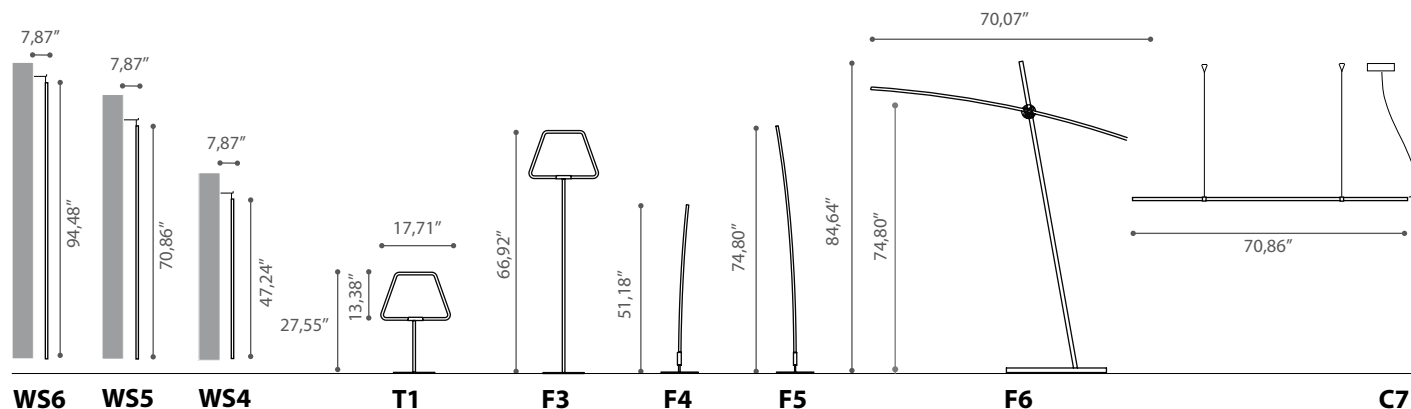

Steli in metallo cromato.

Alimentazione: 24v (inclusi)

Led bianco: 4000°k, 28w/mt, 240 led/mt, 1030Lm/mt

RGB: 120 Led/mt, 20w/mt.

Coestruso in alluminio e silicone.

Sistemi di controllo: radio / infrarossi / DMX.

Chrome plated structure. Power: 24v (included).

White led: 4000°k, 28w/mt, 240 led/mt, 1030Lm/mt

RGB: 120 Led/mt 20w/mt.

Aluminum and silicone coextruded.

Control's systems: radio / infrared / DMX.

On/Off Dimmer.

A meter is 39,37"

Archetto è un modello depositato

Archetto is a trademark

TYPE:

PROJECT NAME:

| | | | | | |
|-----------------|------------|-------------------------------|-----------------------|------------|-----------------------------------|
| C1 white | 50W-1800Lm | Driver included TRIAC Dimming | WS4 white | 34W-1185Lm | Driver on the wire on/off |
| C1 RGB | 35W | Driver + controller included | WS4 white/Dim. | 34W-1185Lm | Driver on the wire/wireless dimm. |
| C2 white | 50W-1800Lm | Driver included TRIAC Dimming | WS4 RGB | 23W | D. on the wire/Controller incl. |
| C2 RGB | 35W | Driver + controller included | WS5 white | 50W-1800Lm | Driver on the wire on/off |
| C3 white | 70W-2470Lm | Driver included TRIAC Dimming | WS5 white/Dim. | 50W-1800Lm | Driver on the wire/wireless dimm. |
| C3 RGB | 48W | Driver + controller included | WS5 RGB | 35W | D. on the wire/Controller incl. |
| C7 white | 50W-1800Lm | Driver included TRIAC Dimming | WS6 white | 70W-2470Lm | Driver included on/off |
| C7 RGB | 35W | Driver + controller included | WS6 white/Dim. | 70W-2470Lm | Driver included/wireless dimmer |
| | | | WS6 RGB | 48W | Driver + controller included |