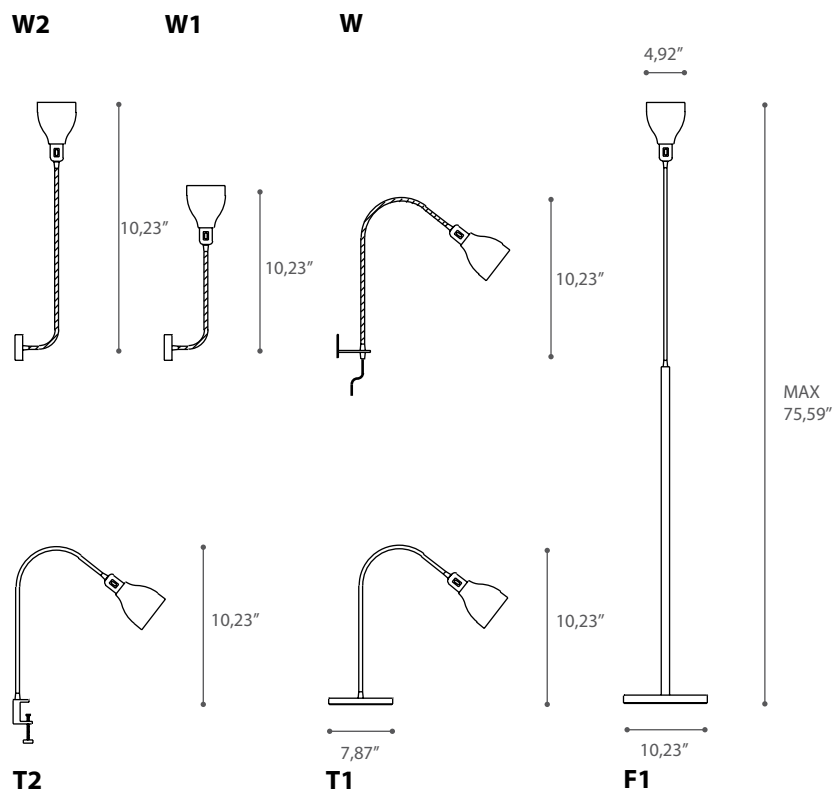

GARDEN

TYPE:

PROJECT NAME:

design Theo e Silvia sogni 1996

Garden è un diffusore in alluminio su supporto flessibile, per lampade da terra, tavolo con base o morsetto e parete.

Materiali: diffusori alluminio naturale, colorato blu, rosso, giallo, arancio, nero lucido, bianco lucido e bronzo.

Struttura: alluminio anodizzato opaco.

Garden is an aluminium shade supported by a flexible structure for floor, table lamps (with base or clamps).

Materials: shades in natural aluminium, coloured blue, red, yellow, orange, glossy black, glossy white and bronze.

Structure: anodized aluminium matt.

SPECIFICATION SHEET

W	LED E26 16W 1500lm		
W1	LED E26 16W 1500lm		
W2	LED E26 16W 1500lm		
T1	LED E26 16W 1500lm		
T2	LED E26 16W 1500lm		
F1	LED E26 16W 1500lm		