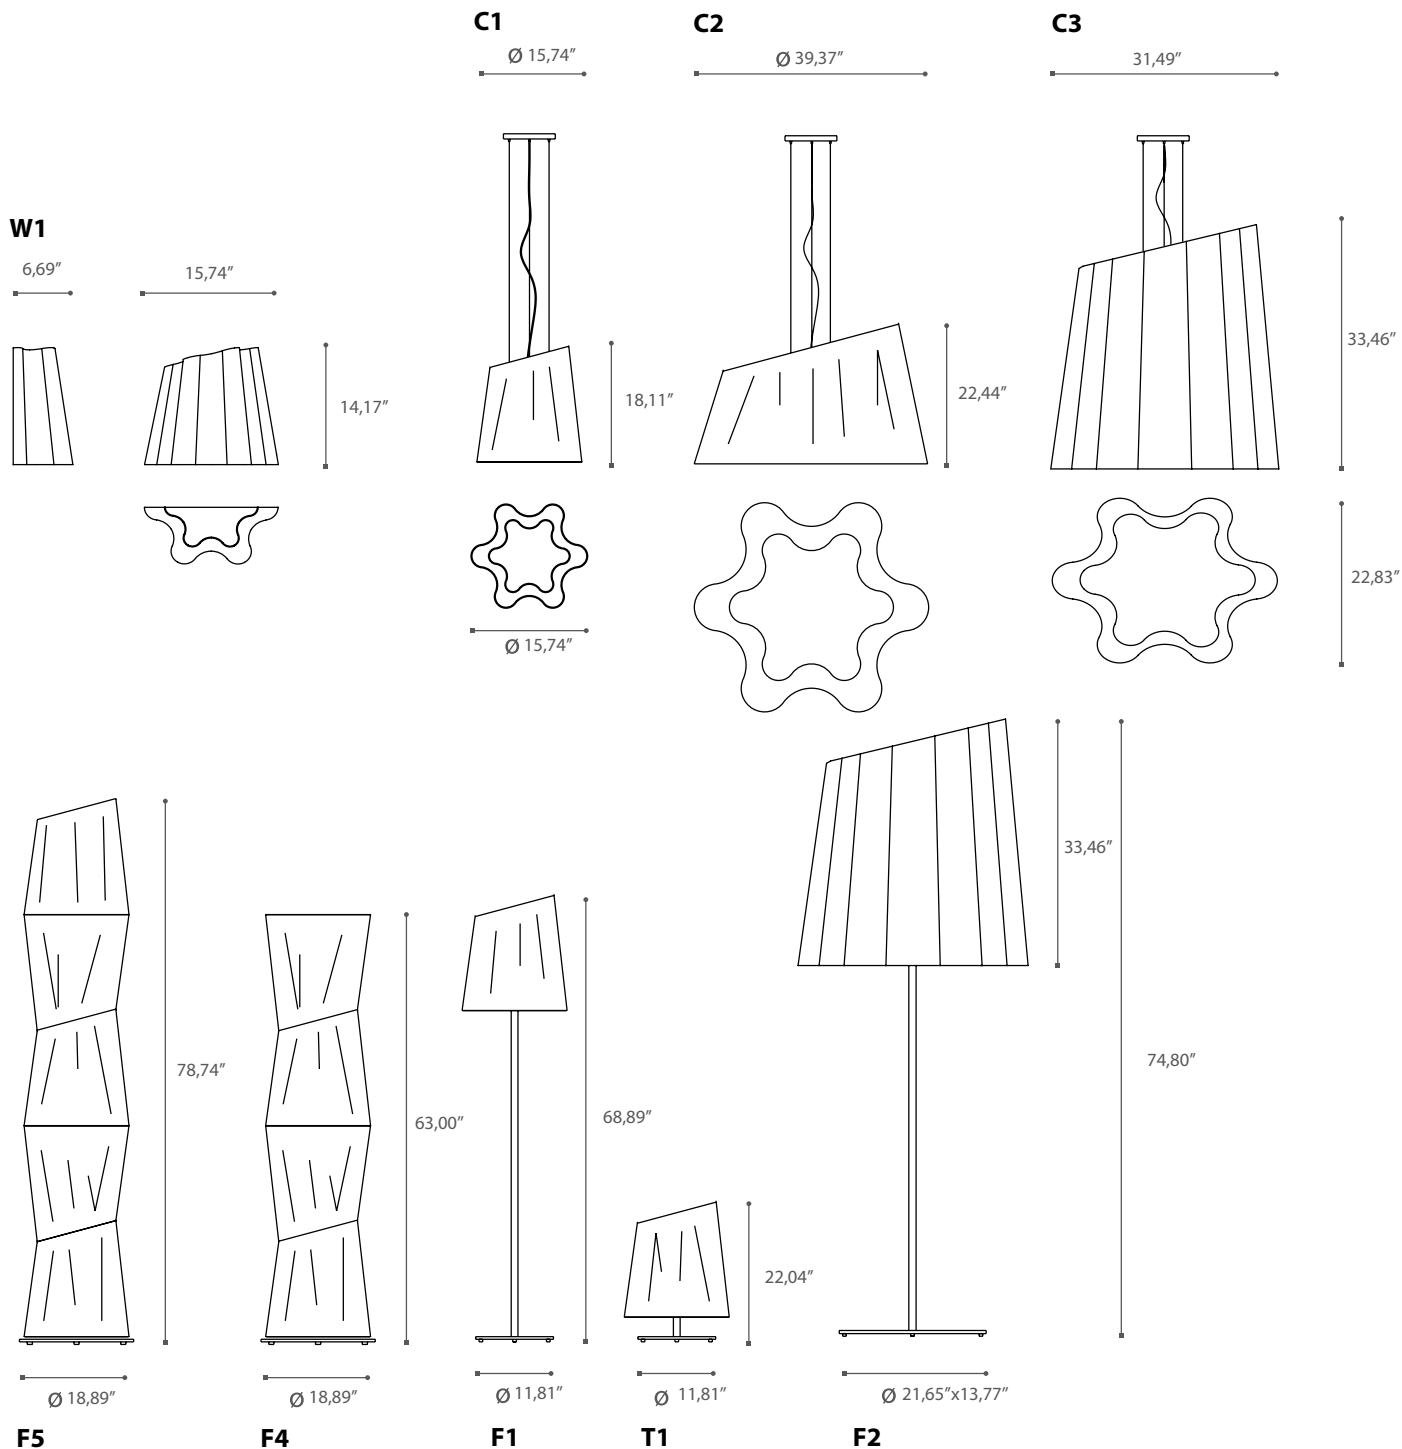

FORMOSA

TYPE:

PROJECT NAME:

design Aldo Cibic 2005

Collezione di lampade con diffusore in tessuto di forma asimmetrica, utilizzabile singolarmente o in aggregato, per lampade da terra, tavolo, parete e sospensione.

Materiali: tessuto bianco o rosso, metallo.

A collection of lamps with a asymmetrical texture shade, which can be used singularly or together with another element for floor, wall, table, wall and suspension lamps.

Materials: texture white or red, metal.

SPECIFICATION SHEET

W1	1X Hal-Eco E26 105W 2000lm	C	F5	10X LED E12 6W 470lm	A+	F2	3X Hal-Eco E26 105W 2000lm	C
	1X LED E26 16W 1500lm	A+	F4	8X LED E12 6W 470lm	A+			
C1	1X Hal-Eco E26 105W 2000lm	C	T1	2X Hal-Eco E26 105W 2000lm	C			
	1X LED E26 16W 1500lm	A+		2X LED E12 6W 470lm	A+			
C2/C3	1X Hal-Eco E26 105W 2000lm	C	F1	2X Hal-Eco E26 105W 2000lm	C			
	1X LED E26 16W 1500lm	A+		2X LED E26 16W 1500lm	A+			